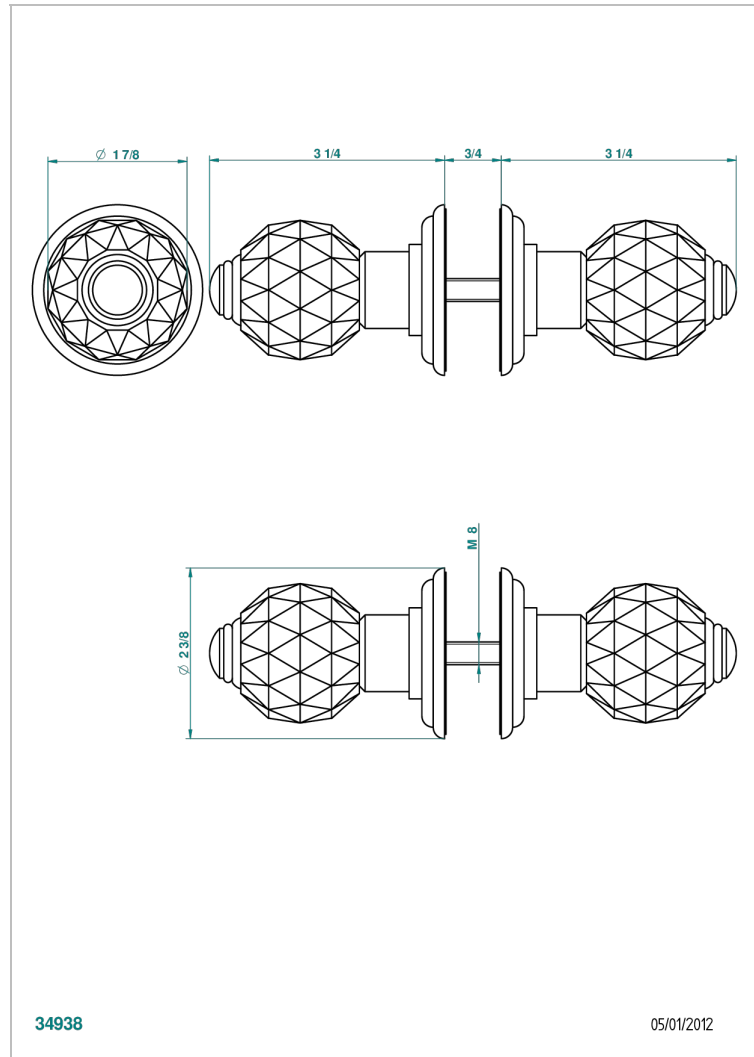

# MANDARINE CRISTALLIA DIAMANT

U1K-638V

Pair of large door knobs

THG<sup>®</sup>  
PARIS

## CHARACTERISTIC

- Mandarine Cristallia Diamant
- Pair of large door knobs