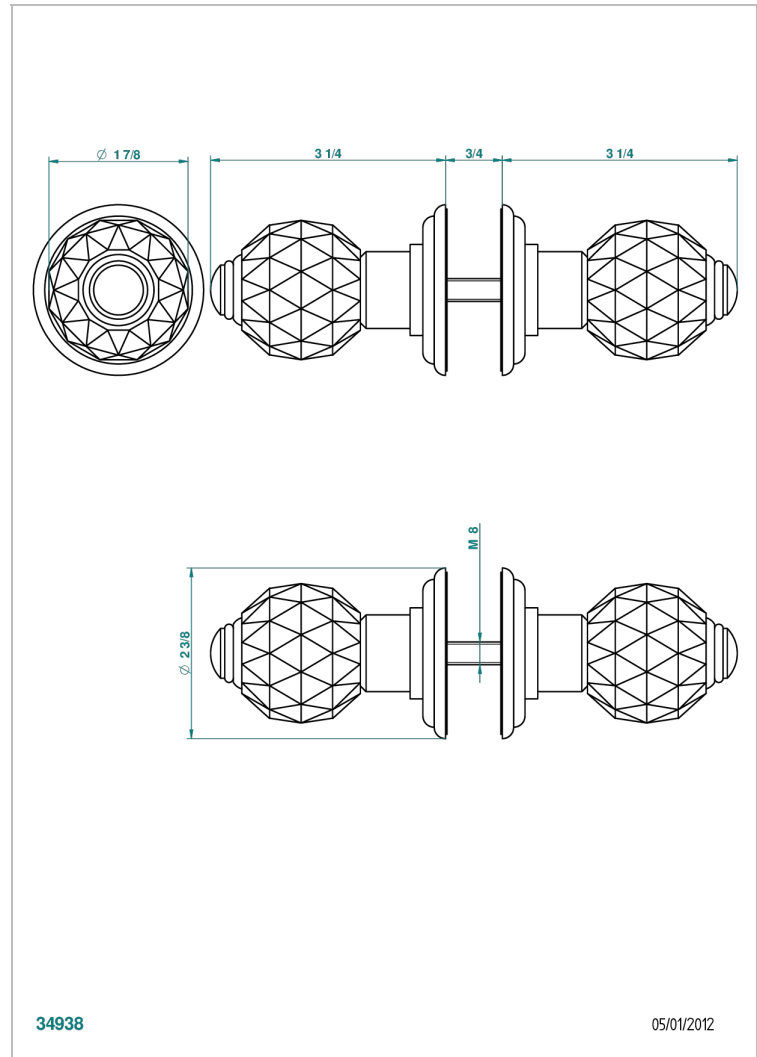

## CHARACTERISTIC

- Mandarine Cristallia Diamant
- Pair of large door knobs