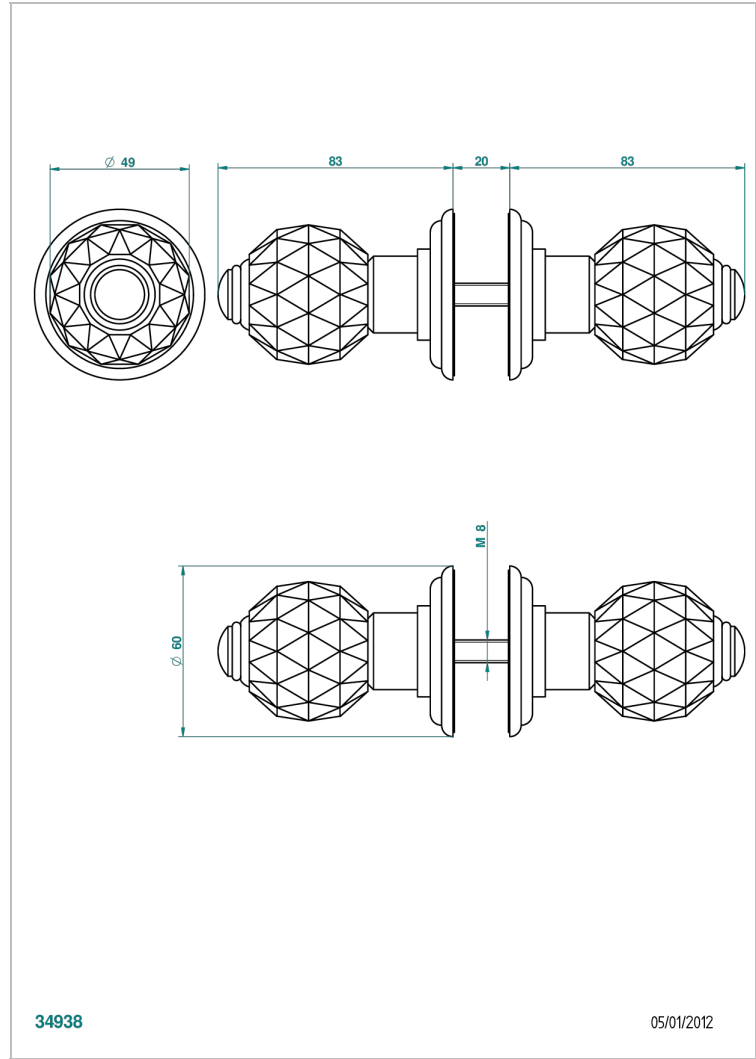

## CHARACTERISTIC

- Mandarine Cristallia Diamant
- Pair of large door knobs