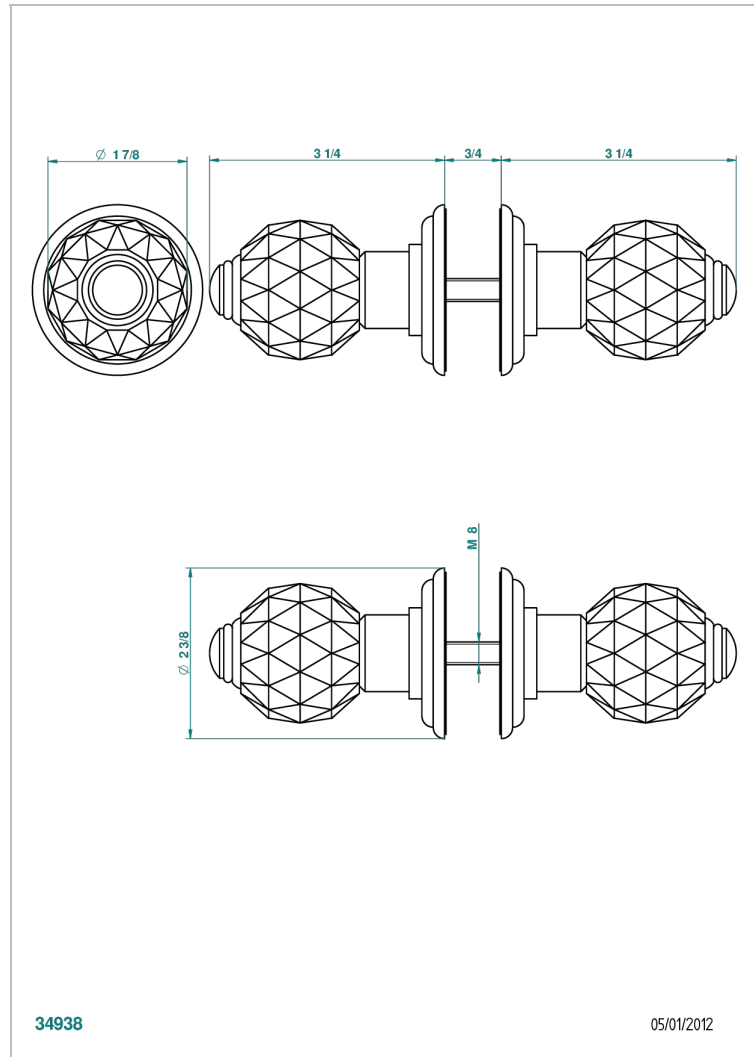

MANDARINE CRISTALLIA DIAMANT

U1K-638V

Pair of large door knobs

THG[®]
PARIS

CHARACTERISTIC

- Mandarine Cristallia Diamant
- Pair of large door knobs

AVAILABLE FINITIONS

Antique nickel - H28
Black ceram - D30
Blush PVD - H62
Brass color PVD - H49
Brown bronze color PVD - F33
Gold color PVD - H52