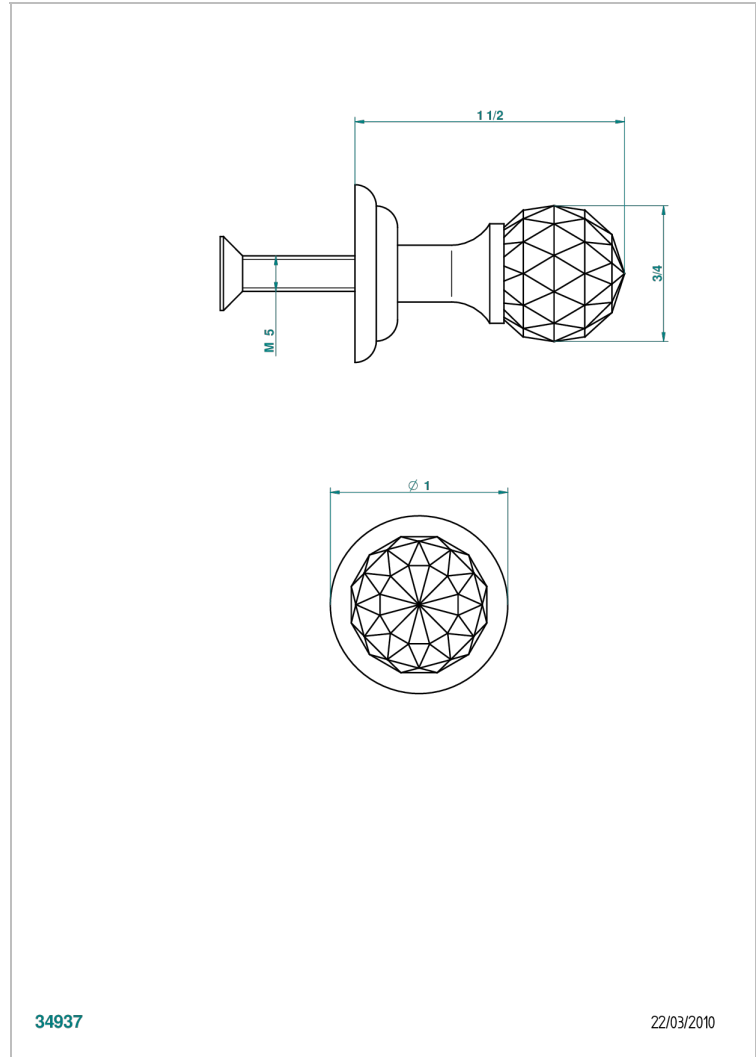

MANDARINE CRISTALLIA DIAMANT

U1K-26BT

Small size knob

THG[®]
PARIS

34937

22/03/2010

CHARACTERISTIC

- Mandarin Cristallia Diamant
- Small size knob