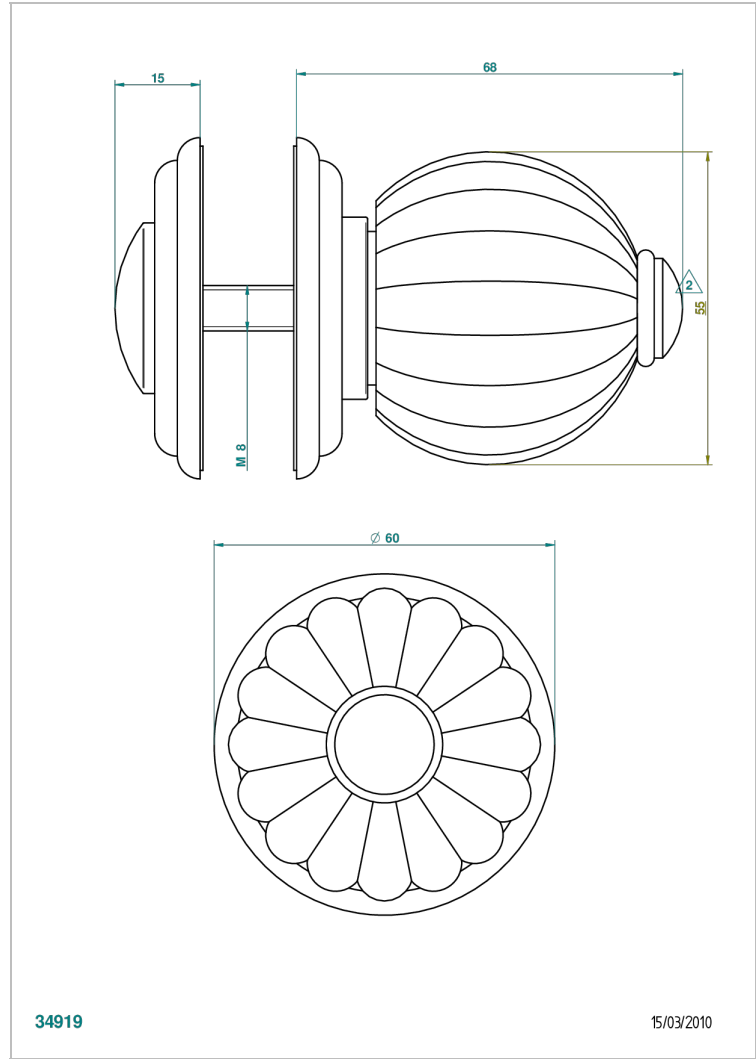

# MANDARINE SATINY CRYSTAL

U1E-639V

Large knob

THG<sup>®</sup>  
PARIS

## CHARACTERISTIC

- Mandarin Satiny crystal
- Large knob