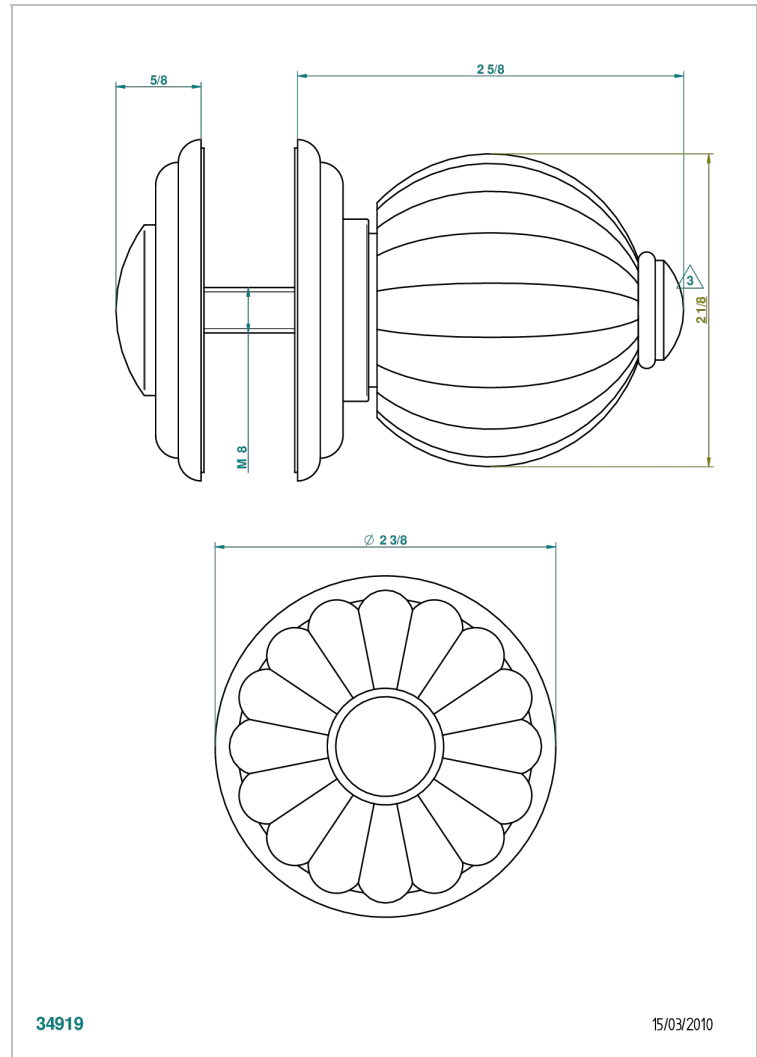

MANDARINE SATINY CRYSTAL

U1E-639V

Large knob

THG[®]
PARIS

CHARACTERISTIC

- Mandarin Satiny crystal
- Large knob

AVAILABLE FINITIONS

Black ceram - D30
Blush PVD - H62
Brass color PVD - H49
Brown bronze color PVD - F33
Chrome polished - A02
Chrome polished / gold polished - G02