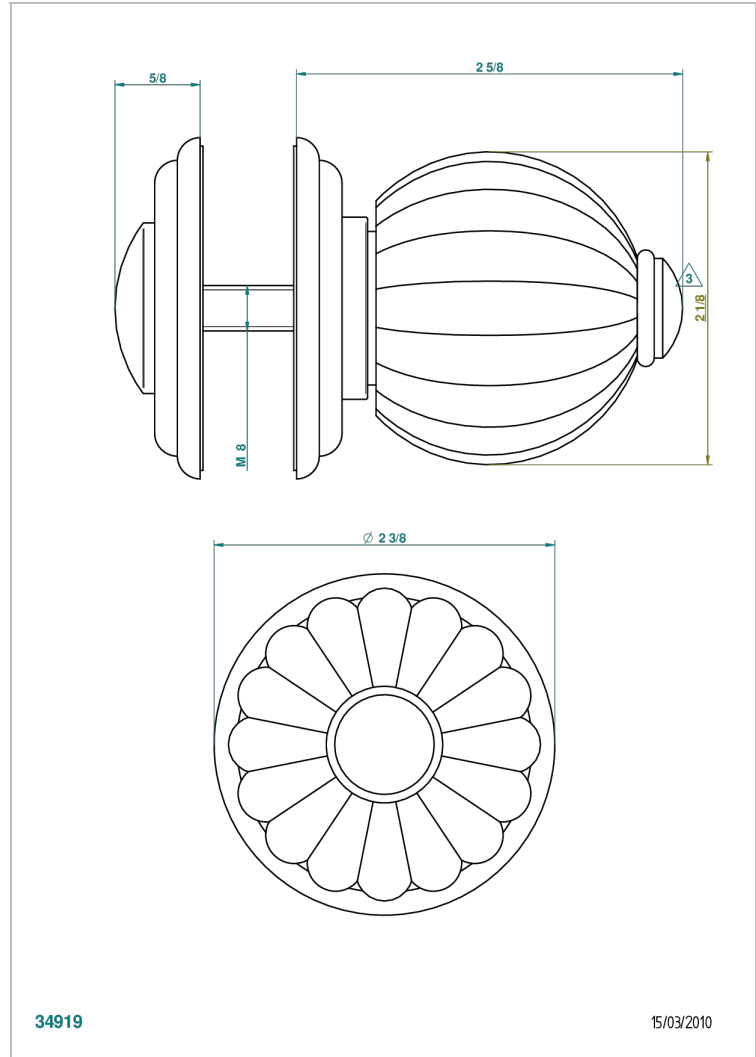

MANDARINE SATIN CRYSTAL

U1E-639V

Large door knob

THG[®]
PARIS

CHARACTERISTIC

- Mandarin Satin crystal
- Large door knob

AVAILABLE FINITIONS

Antique nickel - H28
Black ceram - D30
Blush PVD - H62
Brass color PVD - H49
Brown bronze color PVD - F33
Gold color PVD - H52