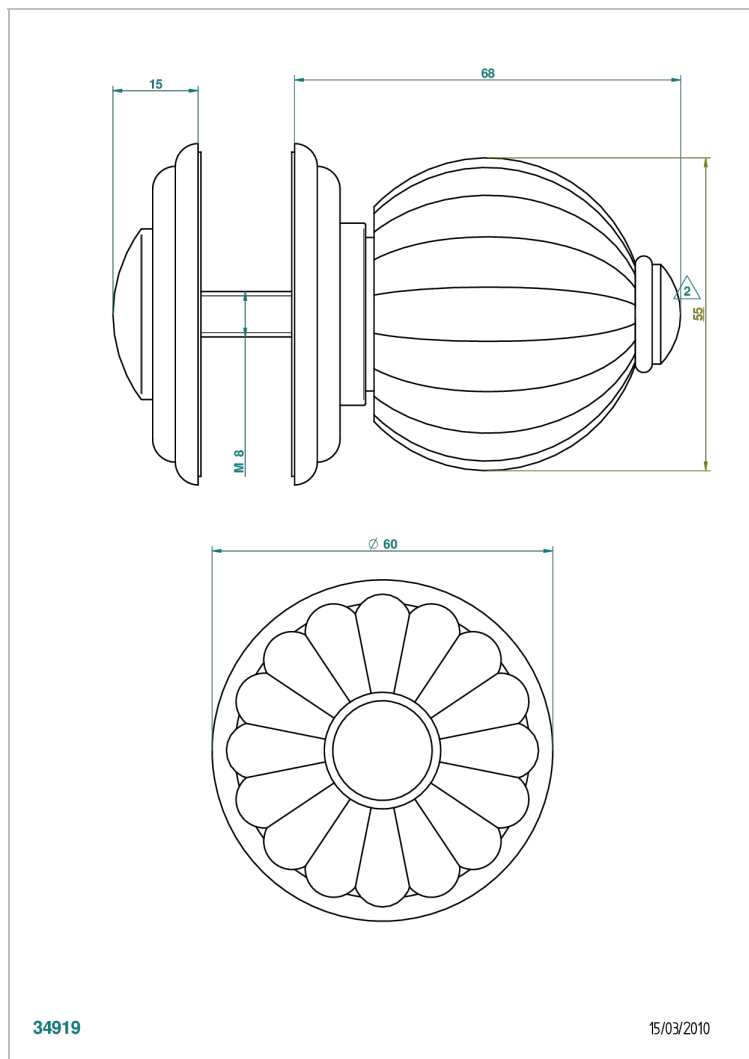

MANDARINE SATIN CRYSTAL

U1E-639V

Large door knob

THG[®]
PARIS

CHARACTERISTIC

- Mandarin Satin crystal
- Large door knob

AVAILABLE FINITIONS

Antique nickel - H28
Black ceram - D30
Blush PVD - H62
Brass color PVD - H49
Brown bronze color PVD - F33
Gold color PVD - H52