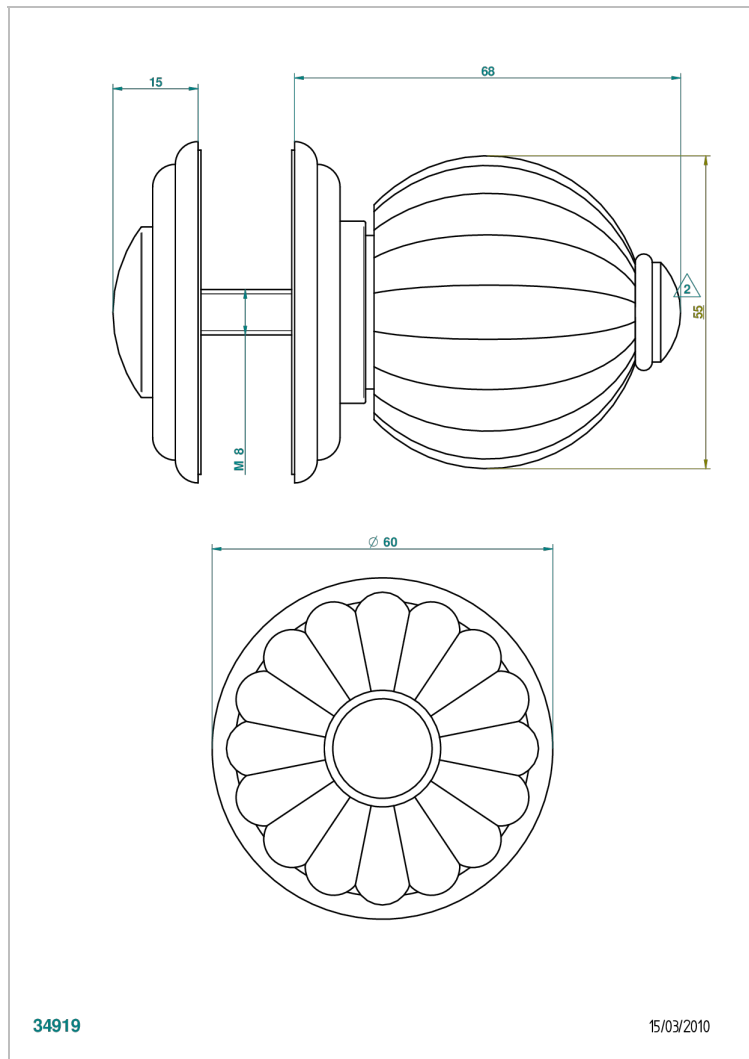

MANDARINE SATIN CRYSTAL

U1E-639V

Large door knob

THG[®]
PARIS

CHARACTERISTIC

- Mandarin Satin crystal
- Large door knob

AVAILABLE FINITIONS

Antique nickel - H28
Black ceram - D30
Blush PVD - H62
Brass color PVD - H49
Brown bronze color PVD - F33
Gold color PVD - H52