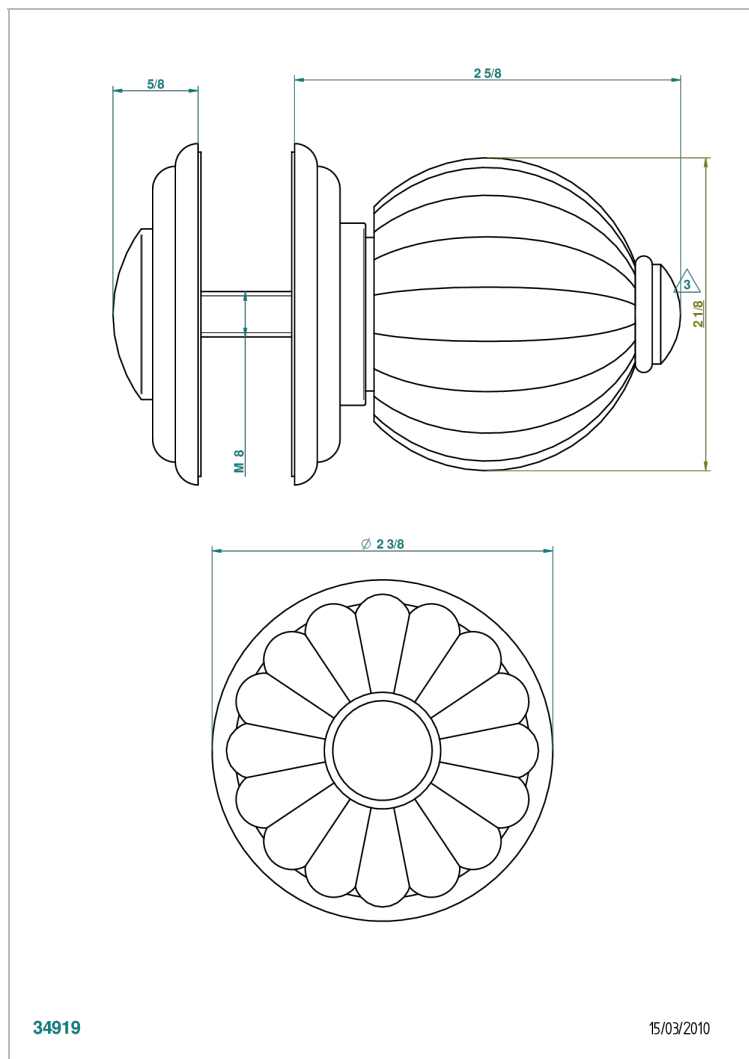

MANDARINE SATIN CRYSTAL

U1E-639V

Large door knob

THG[®]
PARIS

CHARACTERISTIC

- Mandarin Satin crystal
- Large door knob

AVAILABLE FINITIONS

Antique nickel - H28
Black ceram - D30
Blush PVD - H62
Brass color PVD - H49
Brown bronze color PVD - F33
Gold color PVD - H52