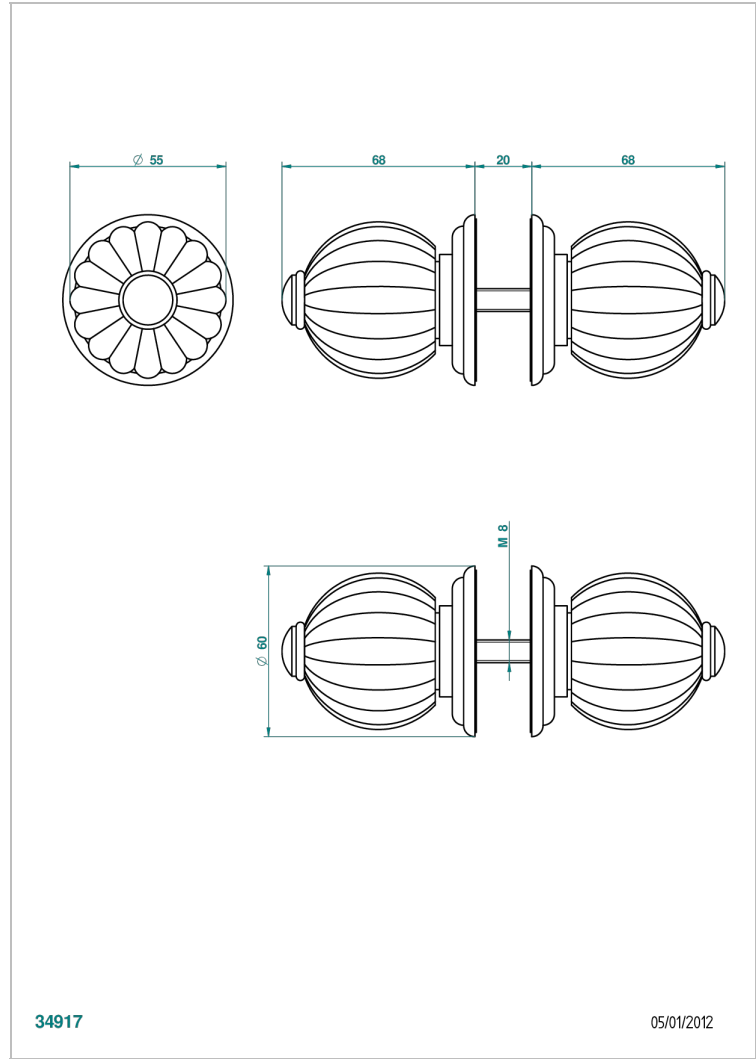

MANDARINE SATIN CRYSTAL

U1E-638V

Pair of large door knobs

THG[®]
PARIS

CHARACTERISTIC

- Mandarin Satin crystal
- Pair of large door knobs

AVAILABLE FINITIONS

Antique nickel - H28
Black ceram - D30
Blush PVD - H62
Brass color PVD - H49
Brown bronze color PVD - F33
Gold color PVD - H52

Nickel color PVD - H55
Polished chrome (color finish) - A02
Polished chrome / Polished gold (color finish) - G02
Polished gold (color finish) - F01
Polished nickel - B01
Soft gold - F30

Soft matt gold - F31
Umber PVD - H66
Varnished matt antique red copper (color finish) - H07