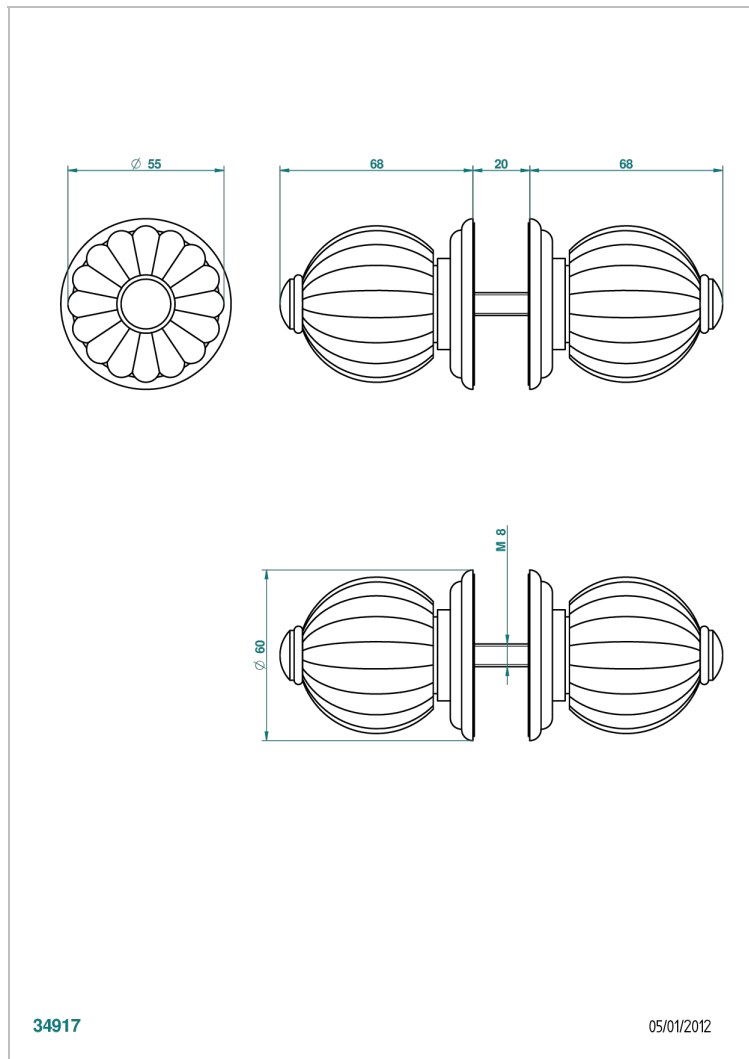

MANDARINE SATIN CRYSTAL

U1E-638V

Pair of large door knobs

THG[®]
PARIS

CHARACTERISTIC

- Mandarin Satin crystal
- Pair of large door knobs

AVAILABLE FINITIONS

Antique nickel - H28
Black ceram - D30
Blush PVD - H62
Brass color PVD - H49
Brown bronze color PVD - F33
Gold color PVD - H52