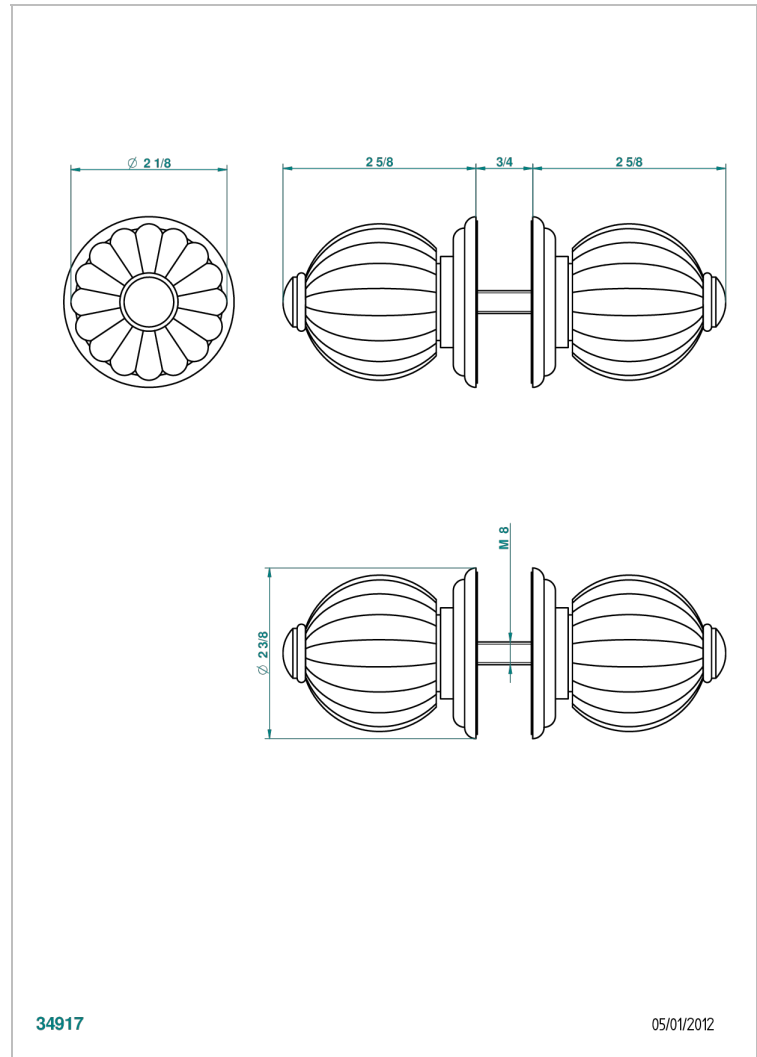

MANDARINE SATIN CRYSTAL

U1E-638V

Pair of large door knobs

THG[®]
PARIS

CHARACTERISTIC

- Mandarin Satin crystal
- Pair of large door knobs

AVAILABLE FINITIONS

Antique nickel - H28
Black ceram - D30
Blush PVD - H62
Brass color PVD - H49
Brown bronze color PVD - F33
Gold color PVD - H52