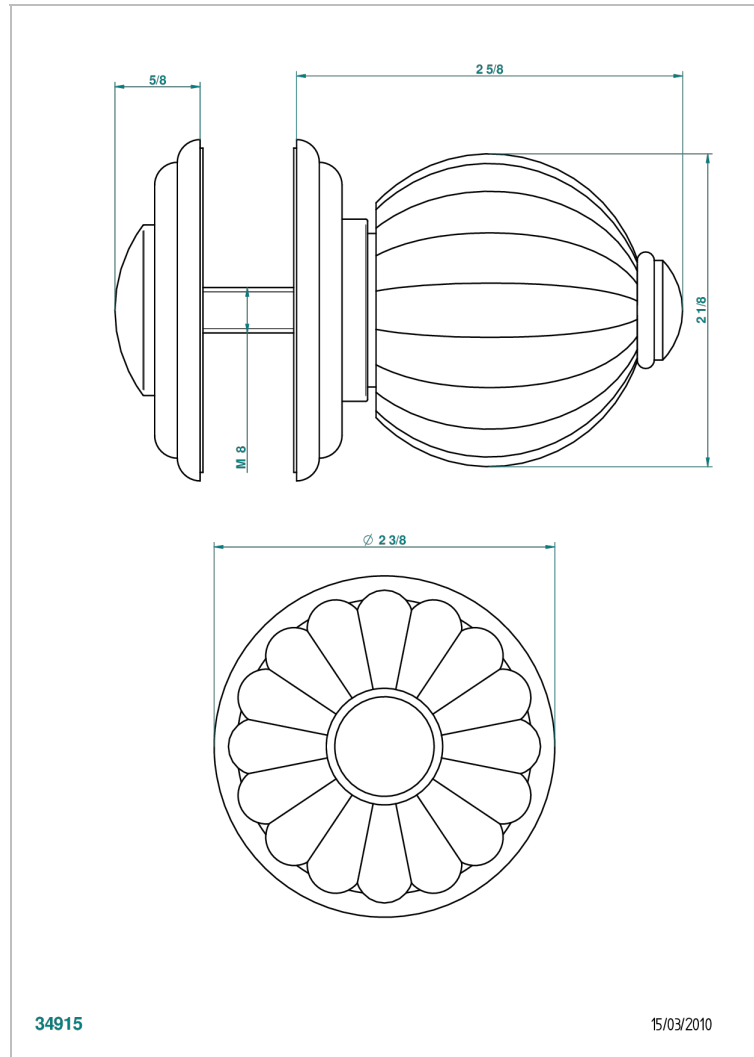

MANDARINE CLEAR CRYSTAL

U1D-639V

Large door knob

THG[®]
PARIS

CHARACTERISTIC

- Mandarin Clear crystal
- Large door knob

AVAILABLE FINITIONS

Antique nickel - H28
Black ceram - D30
Blush PVD - H62
Brass color PVD - H49
Brown bronze color PVD - F33
Gold color PVD - H52