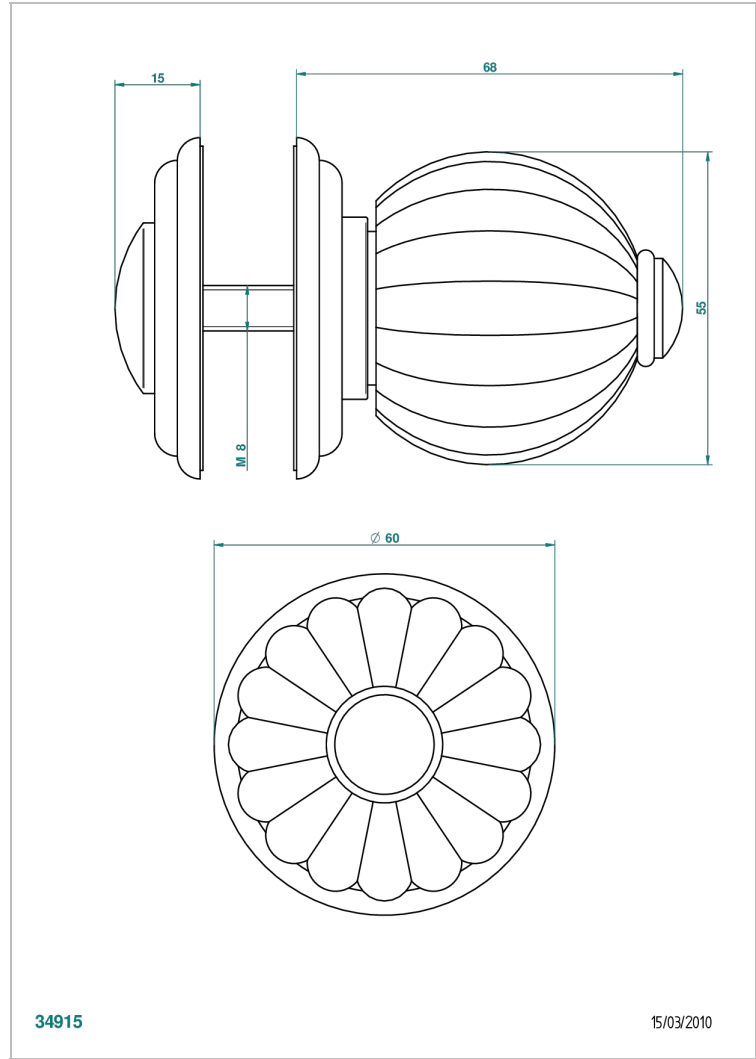

MANDARINE CLEAR CRYSTAL

U1D-639V

Large door knob

THG[®]
PARIS

CHARACTERISTIC

- Mandarin Clear crystal
- Large door knob

AVAILABLE FINITIONS

Antique nickel - H28
Black ceram - D30
Blush PVD - H62
Brass color PVD - H49
Brown bronze color PVD - F33
Gold color PVD - H52