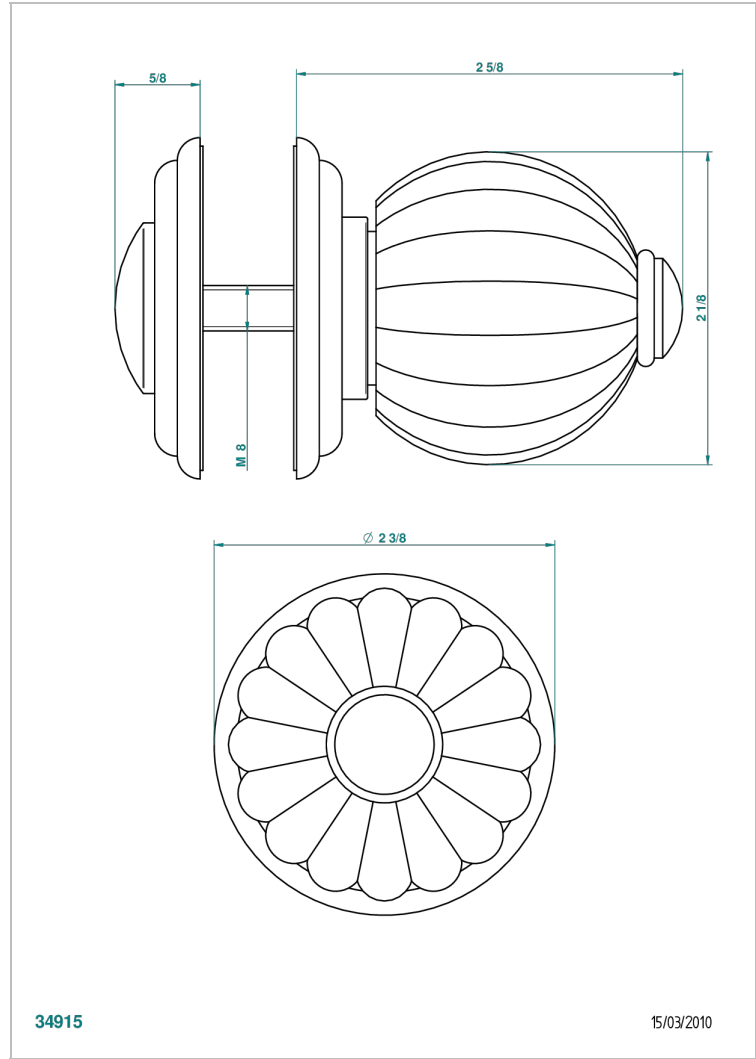

MANDARINE CLEAR CRYSTAL

U1D-639V

Large door knob

THG[®]
PARIS

CHARACTERISTIC

- Mandarin Clear crystal
- Large door knob

AVAILABLE FINITIONS

Antique nickel - H28
Black ceram - D30
Blush PVD - H62
Brass color PVD - H49
Brown bronze color PVD - F33
Gold color PVD - H52