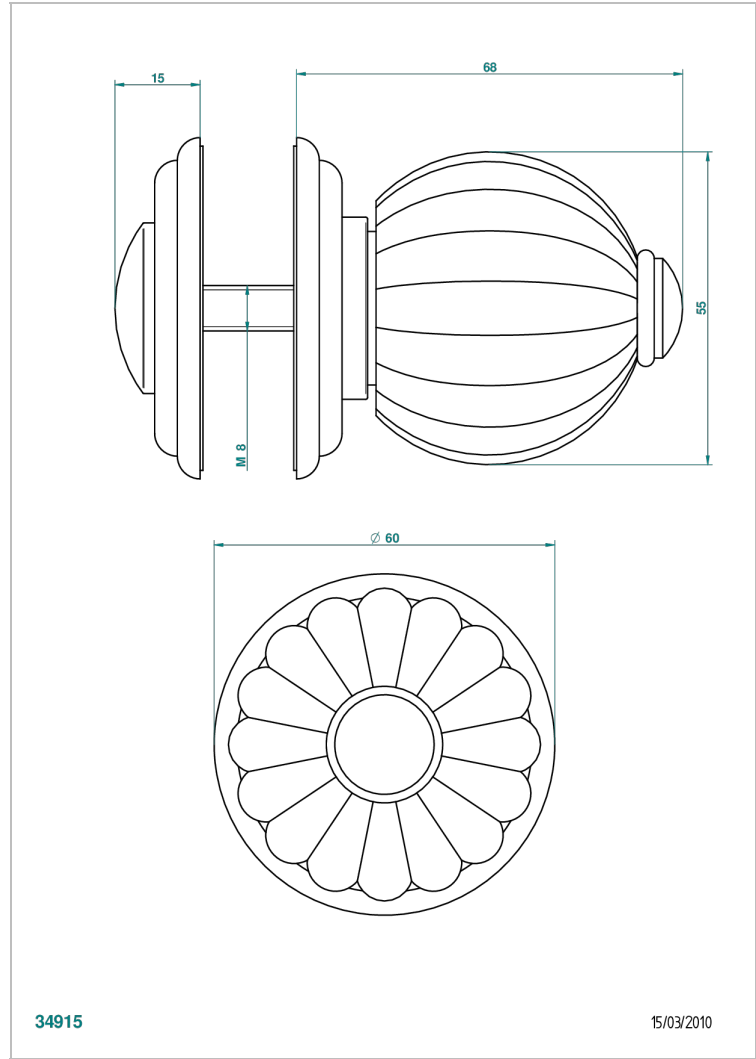

# MANDARINE CLEAR CRYSTAL

U1D-639V

Large door knob

THG<sup>®</sup>  
PARIS

## CHARACTERISTIC

- Mandarin Clear crystal
- Large door knob