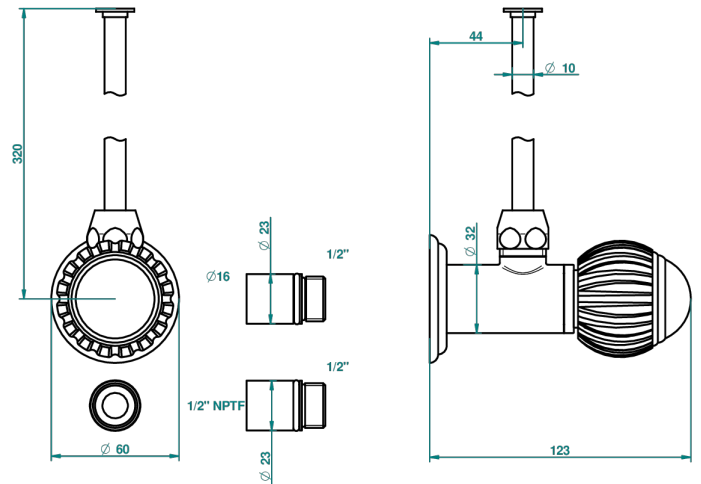

VOGUE LAPIS LAZULI

A8S-181/SWC

Angle valve with 3/8 toiletsupply quick adaptator set

THG[®]
PARIS

34911

22/07/2009

CARACTERÍSTICAS

- Vogue Lapis Lazuli
- Angle valve with 3/8 toiletsupply quick adaptator set