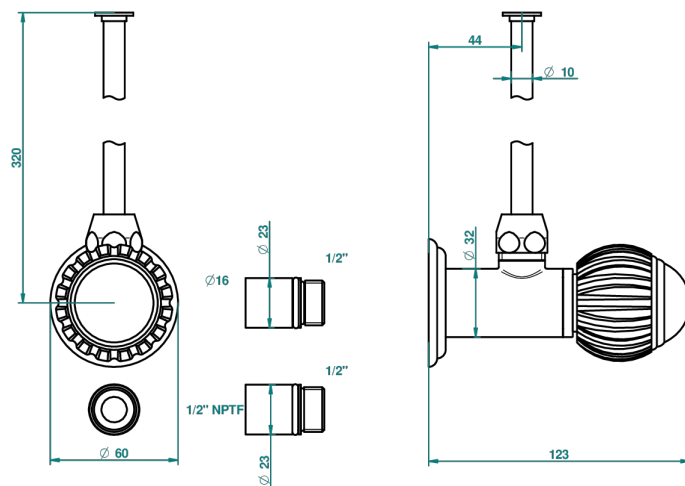

# VOGUE LAPIS LAZULI

A8S-181/SWC

Angle supply valve with 3/8" adaptor set for toilet

THG<sup>®</sup>  
PARIS

34911

22/07/2009

## CHARACTERISTIC

- Vogue Lapis Lazuli
- Angle supply valve with 3/8" adaptor set for toilet