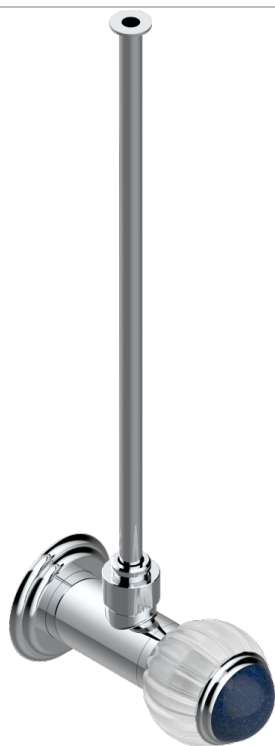

# VOGUE LAPIS LAZULI

A8S-181/SWC

Angle supply valve with 3/8" adaptor set for toilet

THG<sup>®</sup>  
PARIS

34911

22/07/2009

## CHARACTERISTIC

- Vogue Lapis Lazuli
- Angle supply valve with 3/8" adaptor set for toilet

## AVAILABLE FINITIONS

Black ceram - D30

Blush PVD - H62

Brass color PVD - H49

Brown bronze color PVD - F33

Chrome polished - A02

Chrome polished / gold polished - G02

Copper antique matt, coated - H07

Nickel color PVD - H55

Nickel polished - B01

Soft gold - F30

Soft matt gold - F31

Umber PVD - H66