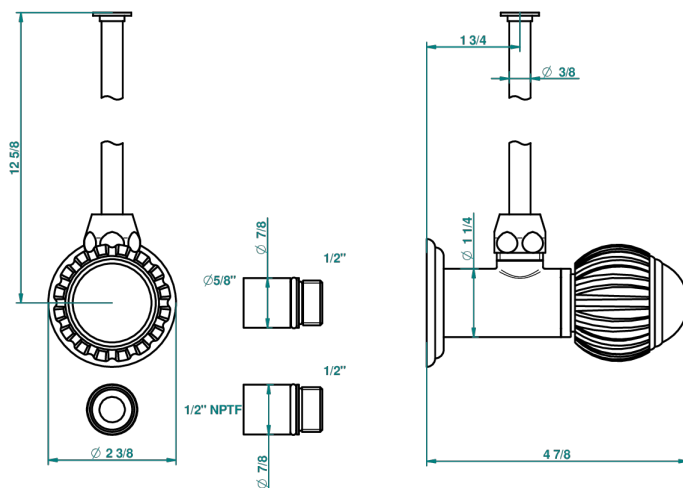

# VOGUE LAPIS LAZULI

A8S-181/SWC

Angle valve with 3/8 toiletsupply quick adaptator set

THG<sup>®</sup>  
PARIS

34911

22/07/2009

## CARACTERÍSTICAS

- Vogue Lapis Lazuli
- Angle valve with 3/8 toiletsupply quick adaptator set