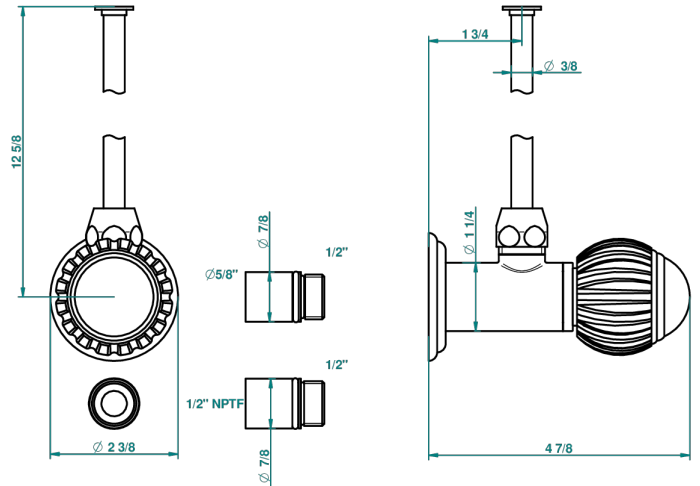

VOGUE LAPIS LAZULI

A8S-181/SWC

Angle supply valve with 3/8" adaptor set for toilet

34911

22/07/2009

CHARACTERISTIC

- Vogue Lapis Lazuli
- Angle supply valve with 3/8" adaptor set for toilet

AVAILABLE FINITIONS