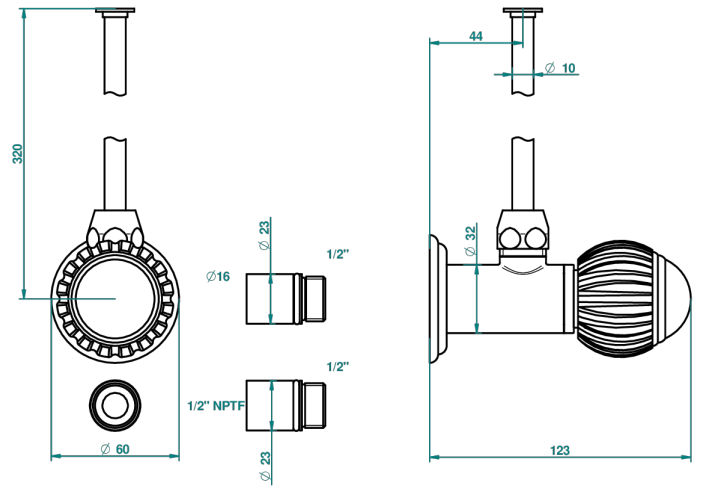

# VOGUE MALACHITE

A8M-181/SWC

Angle valve with 3/8 toiletsupply quick adaptator set

THG<sup>®</sup>  
PARIS

34910

22/07/2009

## CARACTERÍSTICAS

- Vogue Malachite
- Angle valve with 3/8 toiletsupply quick adaptator set