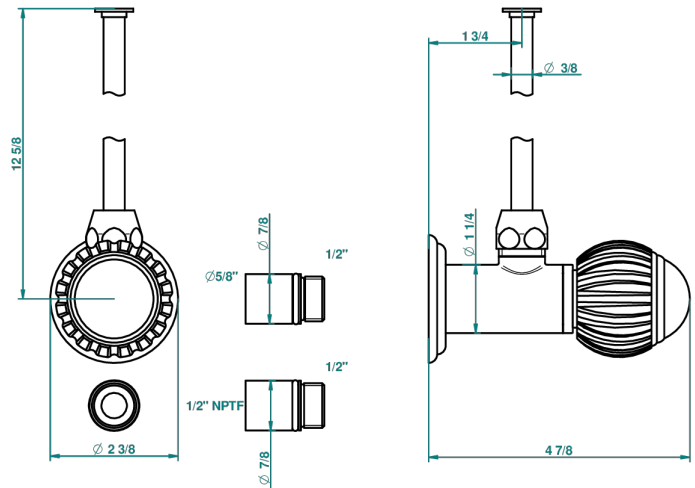

# VOGUE MALACHITE

A8M-181/SWC

Angle valve with 3/8 toiletsupply quick adaptator set

THG<sup>®</sup>  
PARIS

34910

22/07/2009

## CARACTERÍSTICAS

- Vogue Malachite
- Angle valve with 3/8 toiletsupply quick adaptator set