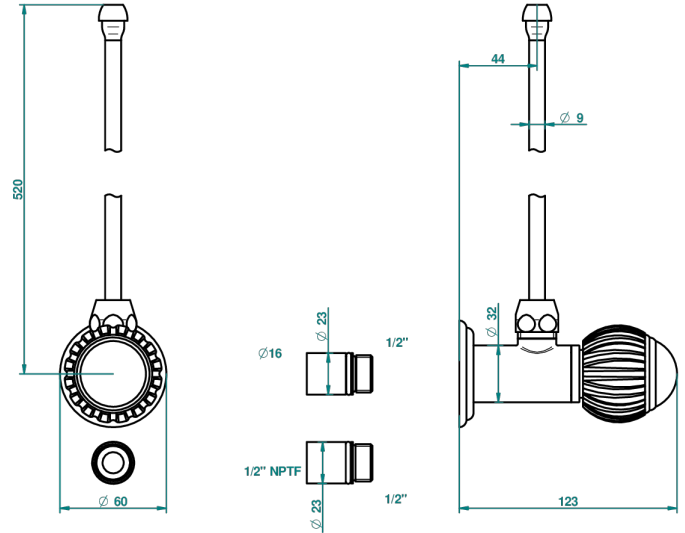

VOGUE LAPIS LAZULI

A8S-181/SLA

Angle valve with 3/8 supply lavatory quick adaptor set

THG[®]
PARIS

34906

22/07/2009

CARACTERÍSTICAS

- Vogue Lapis Lazuli
- Angle valve with 3/8 supply lavatory quick adaptor set