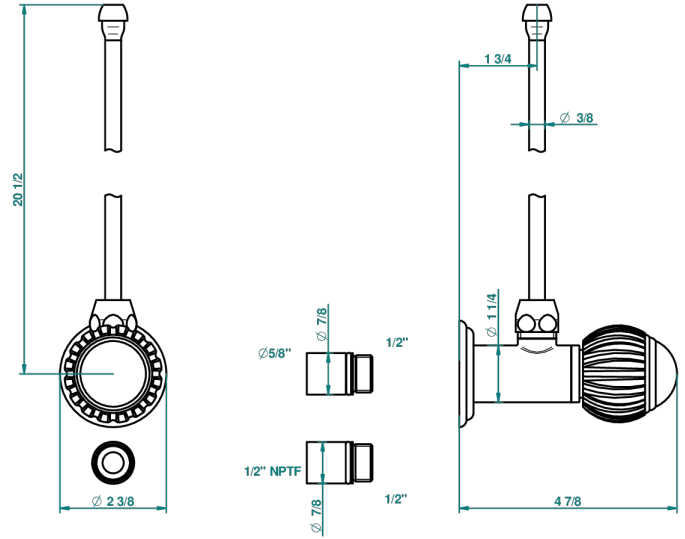

VOGUE LAPIS LAZULI

A8S-181/SLA

Angle valve with 3/8 supply lavatory quick adaptor set

THG[®]
PARIS

34906

22/07/2009

CARACTERÍSTICAS

- Vogue Lapis Lazuli
- Angle valve with 3/8 supply lavatory quick adaptor set