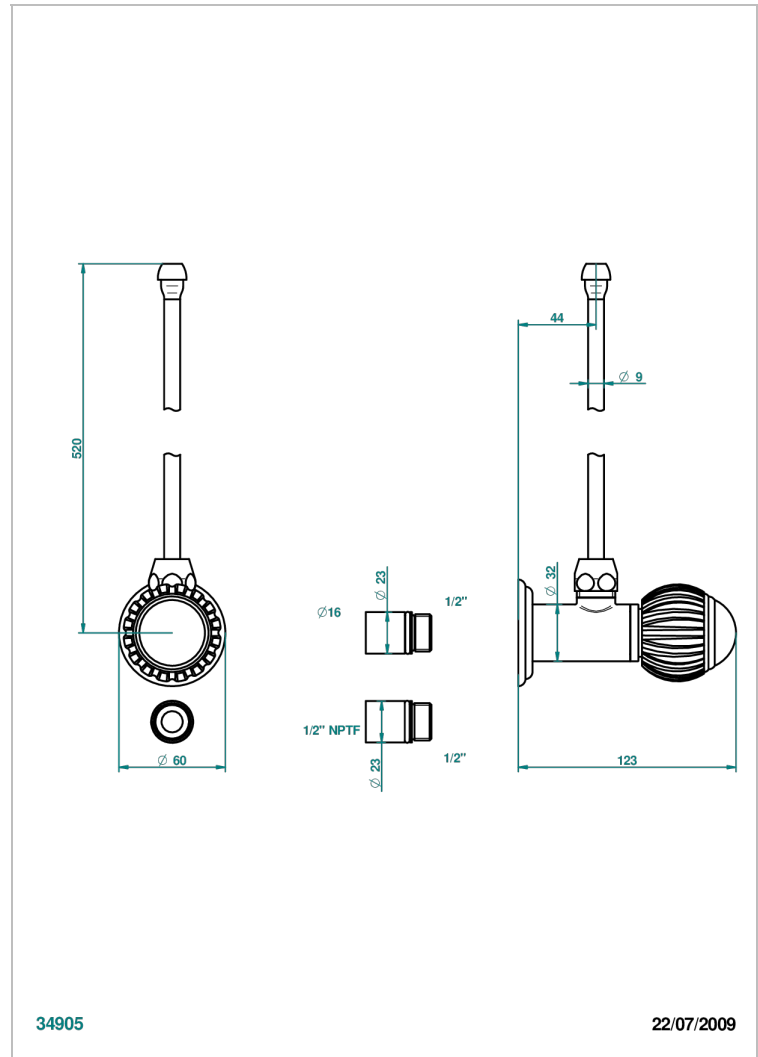

# VOGUE MALACHITE

A8M-181/SLA

Angle valve with 3/8 supply lavatory quick adaptor set

THG<sup>®</sup>  
PARIS

## CARACTERÍSTICAS

- Vogue Malachite
- Angle valve with 3/8 supply lavatory quick adaptor set