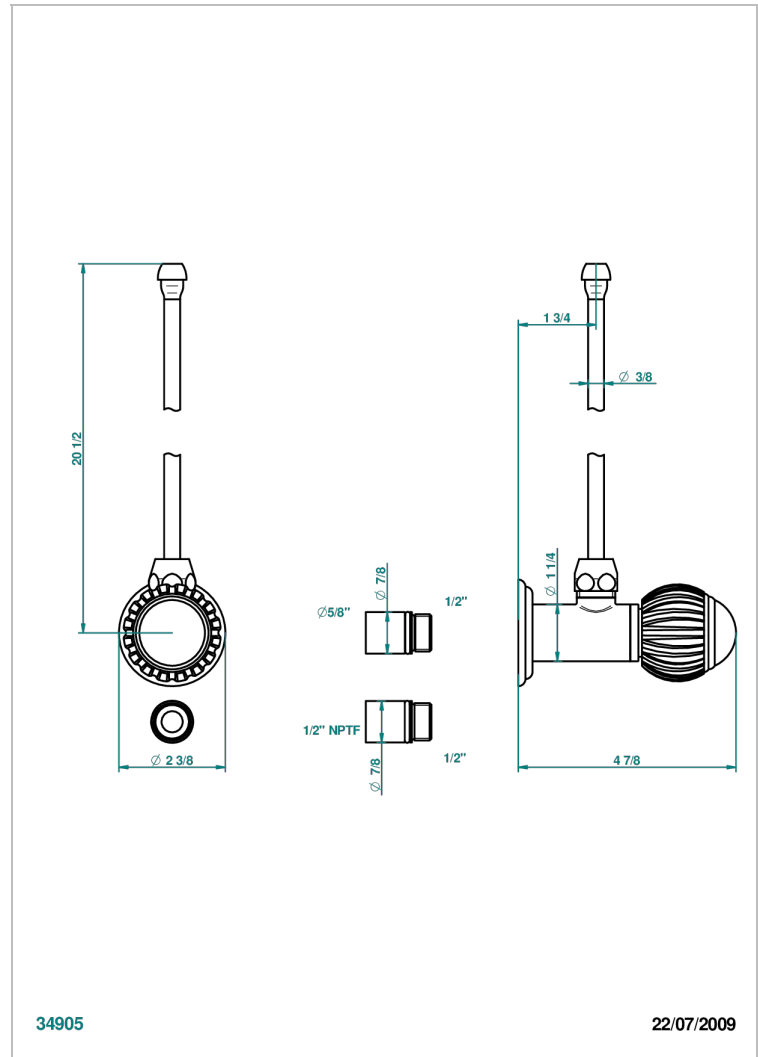

VOGUE MALACHITE

A8M-181/SLA

Angle valve with 3/8 supply lavatory quick adaptor set

THG[®]
PARIS

34905

22/07/2009

CARACTERÍSTICAS

- Vogue Malachite
- Angle valve with 3/8 supply lavatory quick adaptor set