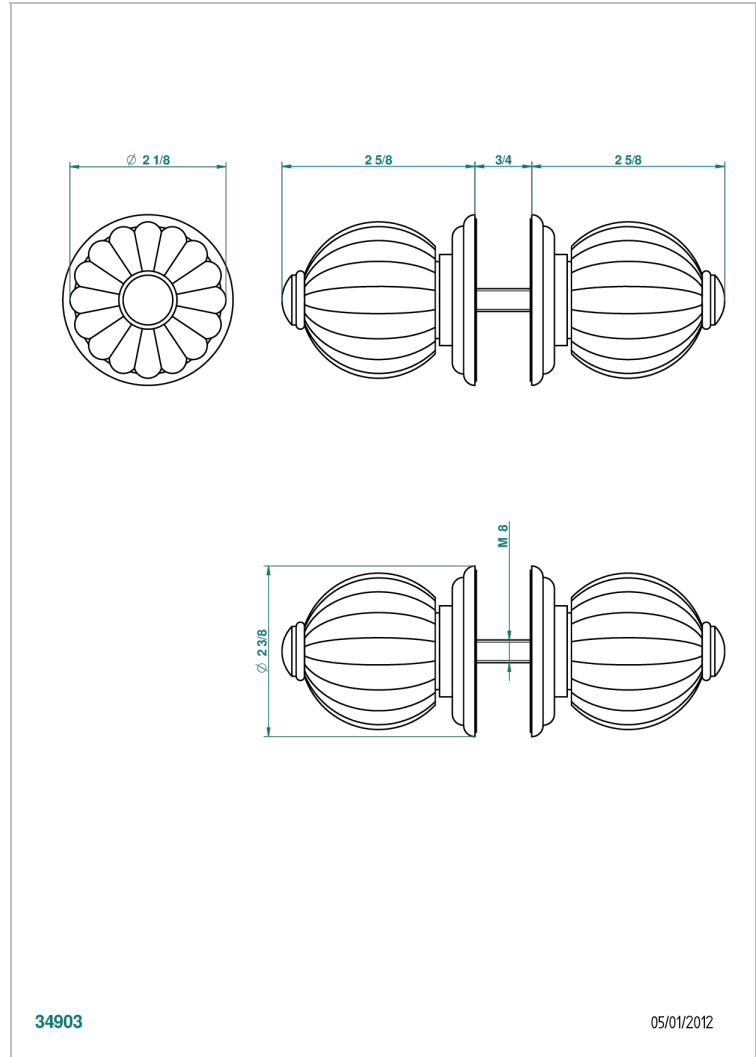

MANDARINE CLEAR CRYSTAL

U1D-638V

Pair of large door knobs

THG[®]
PARIS

CHARACTERISTIC

- Mandarin Clear crystal
- Pair of large door knobs

AVAILABLE FINITIONS

Antique nickel - H28
Black ceram - D30
Blush PVD - H62
Brass color PVD - H49
Brown bronze color PVD - F33
Gold color PVD - H52