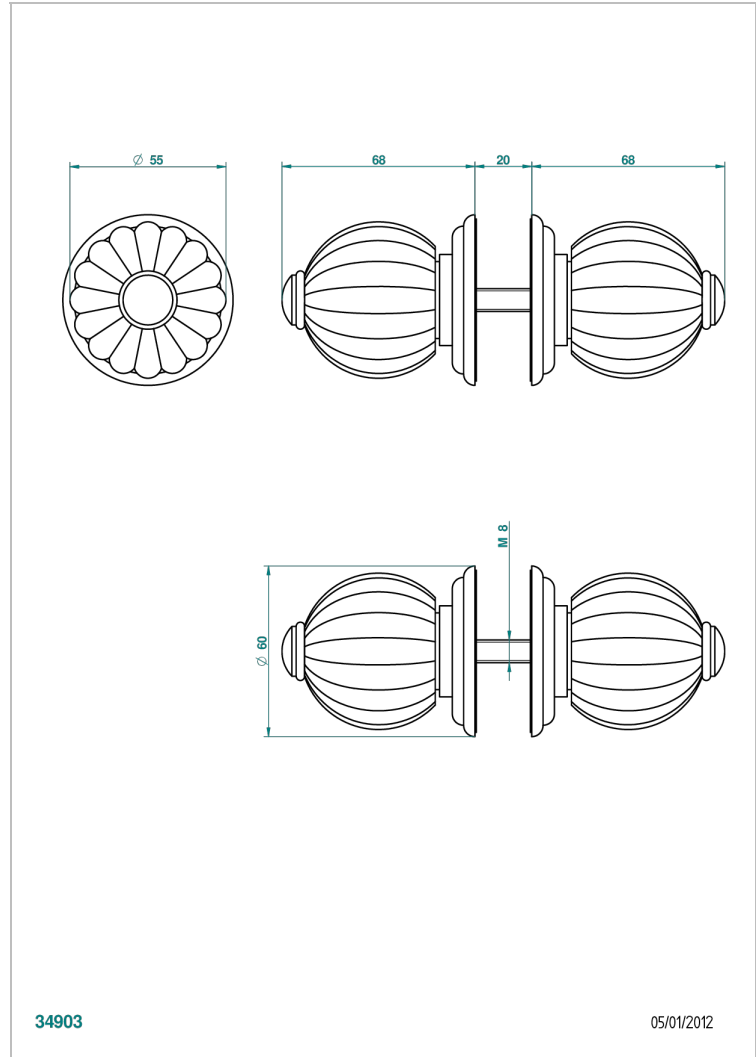

# MANDARINE CLEAR CRYSTAL

U1D-638V

Pair of large door knobs

THG<sup>®</sup>  
PARIS

## CHARACTERISTIC

- Mandarin Clear crystal
- Pair of large door knobs