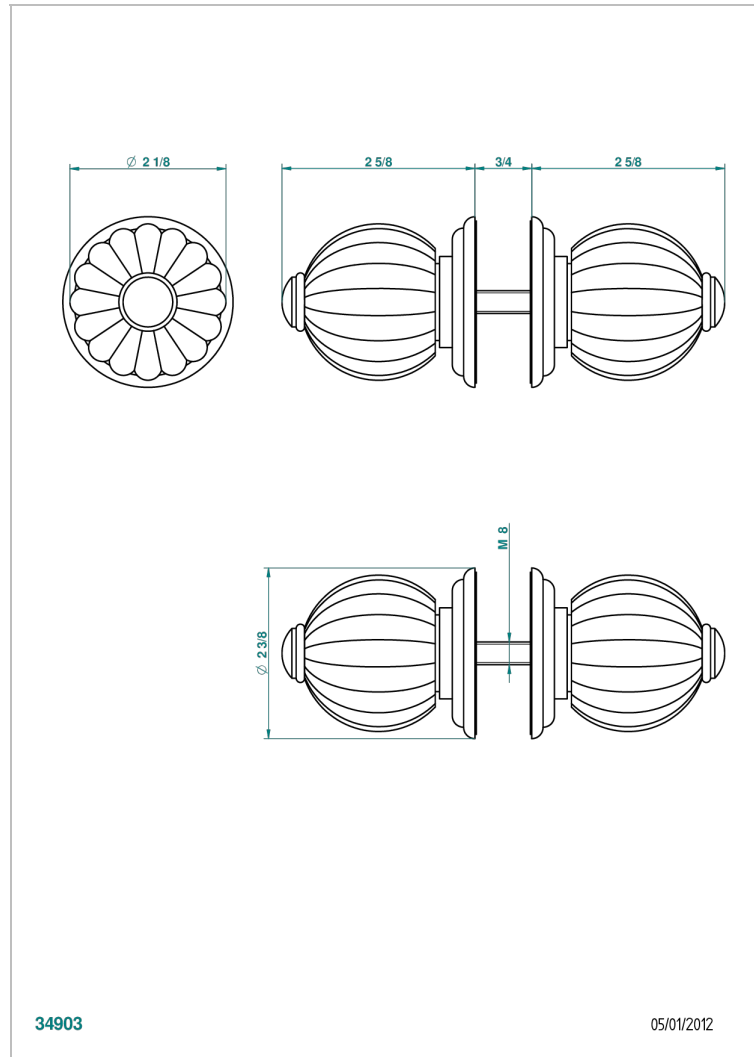

MANDARINE CLEAR CRYSTAL

U1D-638V

Pair of large door knobs

THG[®]
PARIS

CHARACTERISTIC

- Mandarin Clear crystal
- Pair of large door knobs

AVAILABLE FINITIONS

Antique nickel - H28
Black ceram - D30
Blush PVD - H62
Brass color PVD - H49
Brown bronze color PVD - F33
Gold color PVD - H52