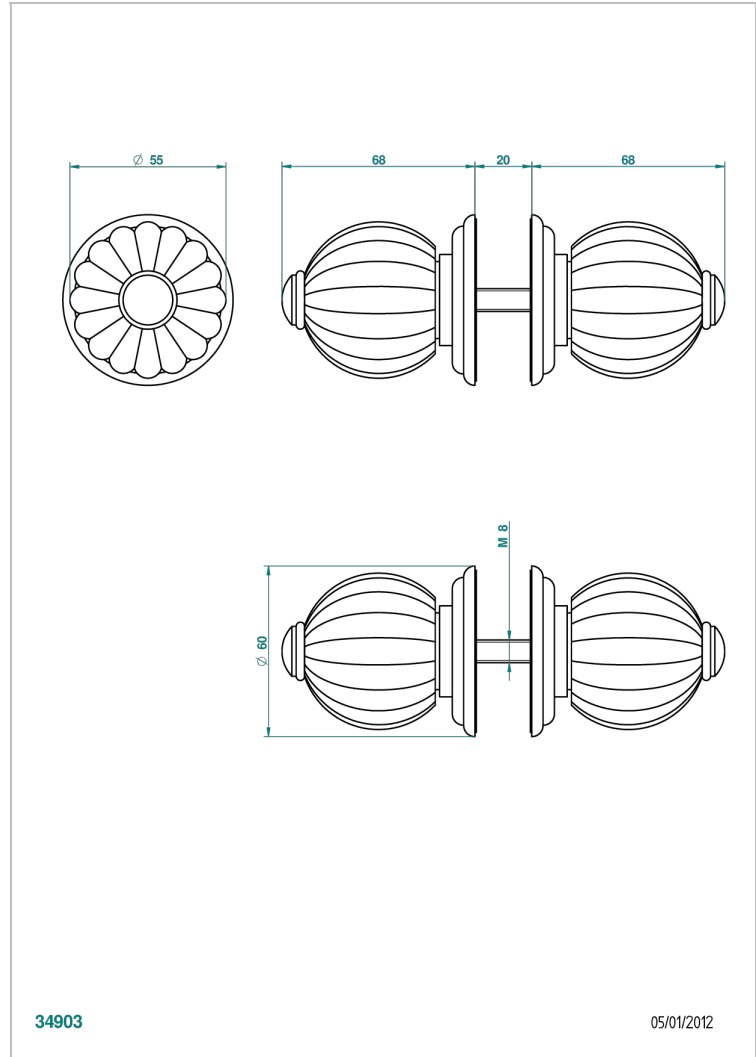

MANDARINE CLEAR CRYSTAL

U1D-638V

Pair of large door knobs

THG[®]
PARIS

CHARACTERISTIC

- Mandarin Clear crystal
- Pair of large door knobs

AVAILABLE FINITIONS

Antique nickel - H28
Black ceram - D30
Blush PVD - H62
Brass color PVD - H49
Brown bronze color PVD - F33
Gold color PVD - H52

Nickel color PVD - H55
Polished chrome (color finish) - A02
Polished chrome / Polished gold (color finish) - G02
Polished gold (color finish) - F01
Polished nickel - B01
Soft gold - F30

Soft matt gold - F31
Umber PVD - H66
Varnished matt antique red copper (color finish) - H07