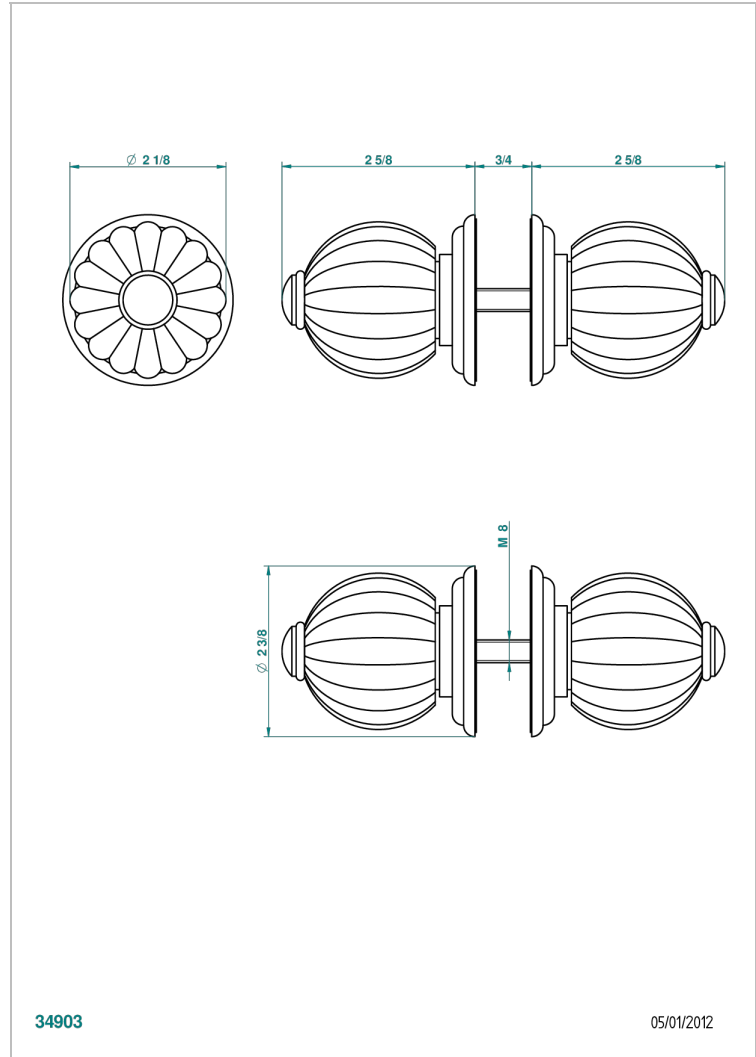

# MANDARINE CLEAR CRYSTAL

U1D-638V

Pair of large door knobs

THG<sup>®</sup>  
PARIS

## CHARACTERISTIC

- Mandarin Clear crystal
- Pair of large door knobs