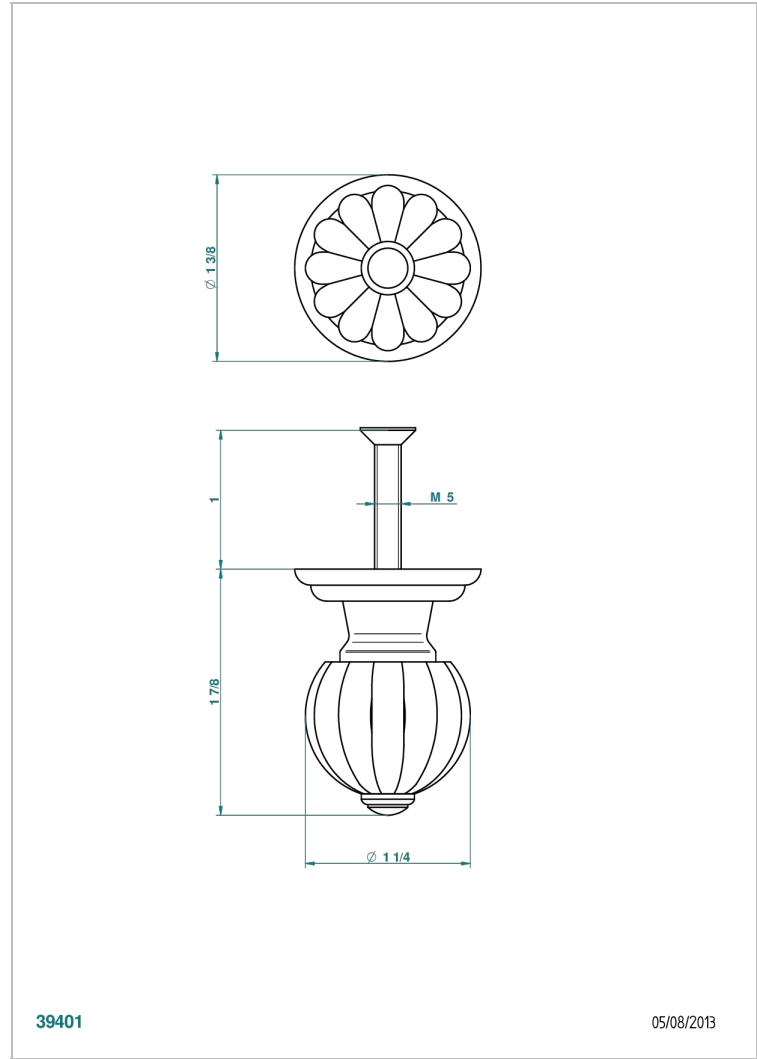

MANDARINE SATINY CRYSTAL

U1E-26BP

Medium size knob

THG[®]
PARIS

39401

05/08/2013

CHARACTERISTIC

- Mandarin Satiny crystal
- Medium size knob

AVAILABLE FINITIONS

Black ceram - D30
Blush PVD - H62
Brass color PVD - H49
Brown bronze color PVD - F33
Chrome polished - A02
Chrome polished / gold polished - G02

Copper antique matt, coated - H07
Gold color PVD - H52
Gold mat - F07
Gold polished - F01
Graphite PVD - H64
Light coated bronze - D01