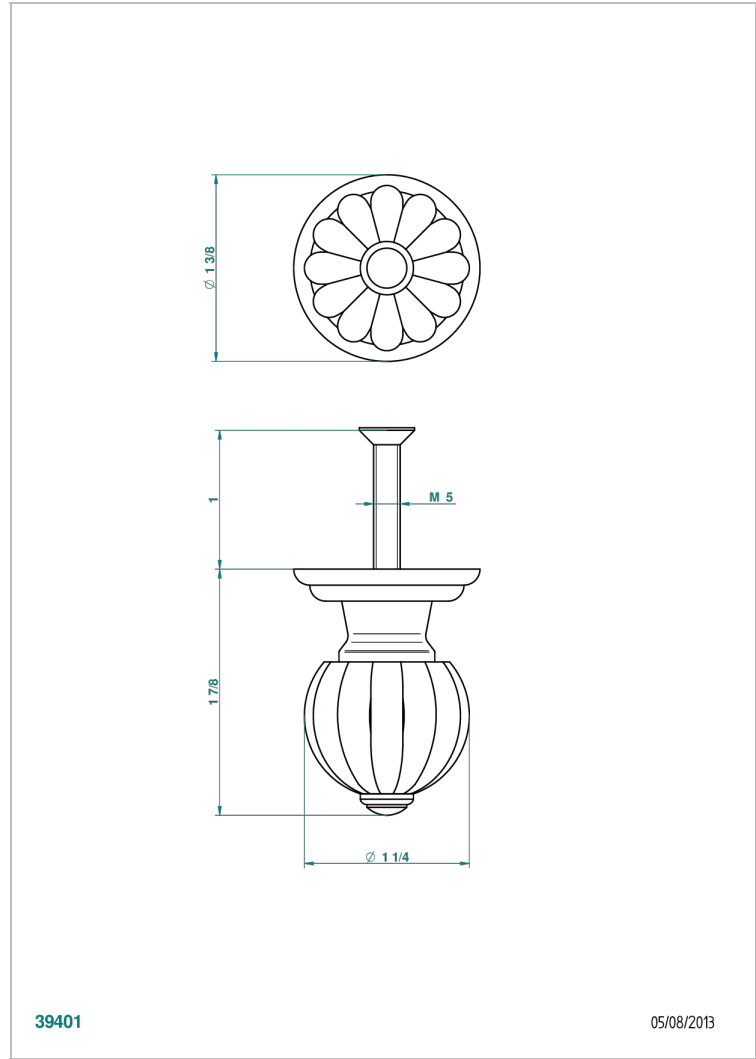

MANDARINE SATIN CRYSTAL

U1E-26BP

Medium size knob

THG[®]
PARIS

CHARACTERISTIC

- Mandarine Satin crystal
- Medium size knob

AVAILABLE FINITIONS

Antique nickel - H28
Black ceram - D30
Blush PVD - H62
Brass color PVD - H49
Brown bronze color PVD - F33
Gold color PVD - H52

Nickel color PVD - H55
Polished chrome (color finish) - A02
Polished chrome / Polished gold (color finish) - G02
Polished gold (color finish) - F01
Polished nickel - B01
Soft gold - F30

Soft matt gold - F31
Umber PVD - H66
Varnished matt antique red copper (color finish) - H07