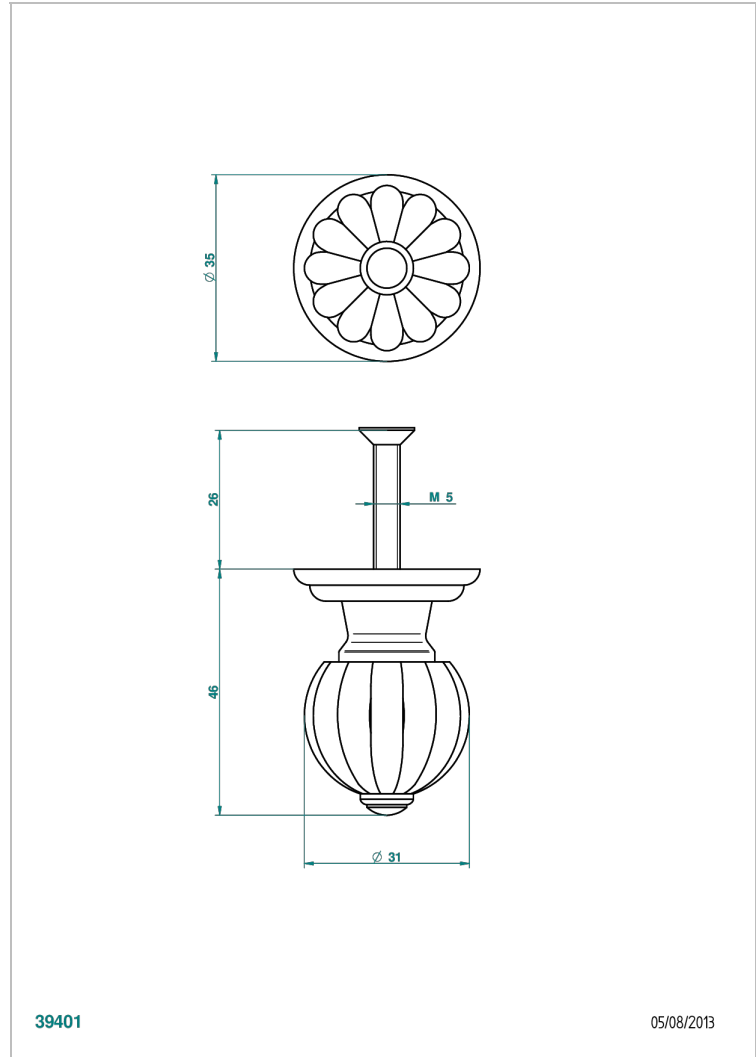

MANDARINE SATIN CRYSTAL

U1E-26BP

Medium size knob

THG[®]
PARIS

CHARACTERISTIC

- Mandarin Satin crystal
- Medium size knob

AVAILABLE FINITIONS

Antique nickel - H28
Black ceram - D30
Blush PVD - H62
Brass color PVD - H49
Brown bronze color PVD - F33
Gold color PVD - H52

Graphite PVD - H64
Lacquered light bronze - D01
Matt Umber PVD - H67
Matt blush PVD - H60
Matt brass color PVD - H50
Matt brown bronze color PVD - F34

Matt chrome - C02
Matt gold - F07
Matt gold color PVD - H53
Matt graphite PVD - H65
Matt nickel (color finish) - C01
Matt nickel color PVD - H56

Nickel color PVD - H55
Polished chrome (color finish) - A02
Polished chrome / Polished gold (color finish) - G02
Polished gold (color finish) - F01
Polished nickel - B01
Soft gold - F30

Soft matt gold - F31
Umber PVD - H66
Varnished matt antique red copper (color finish) - H07