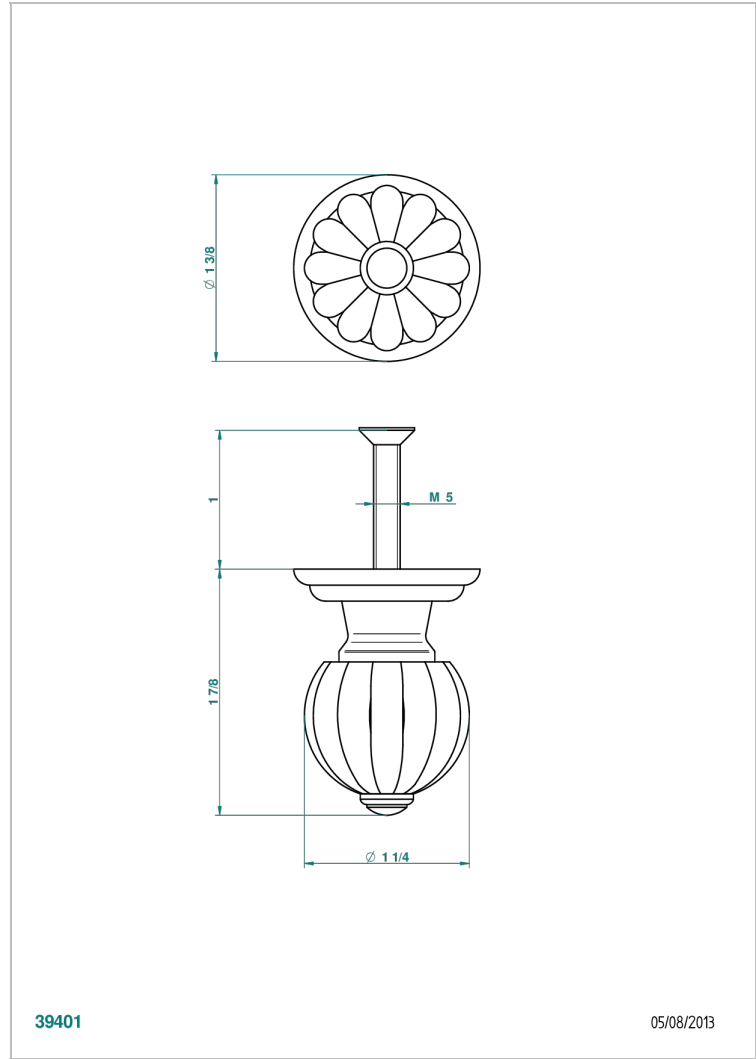

# MANDARINE SATIN CRYSTAL

U1E-26BP

Medium size knob

THG<sup>®</sup>  
PARIS

## CHARACTERISTIC

- Mandarin Satin crystal
- Medium size knob