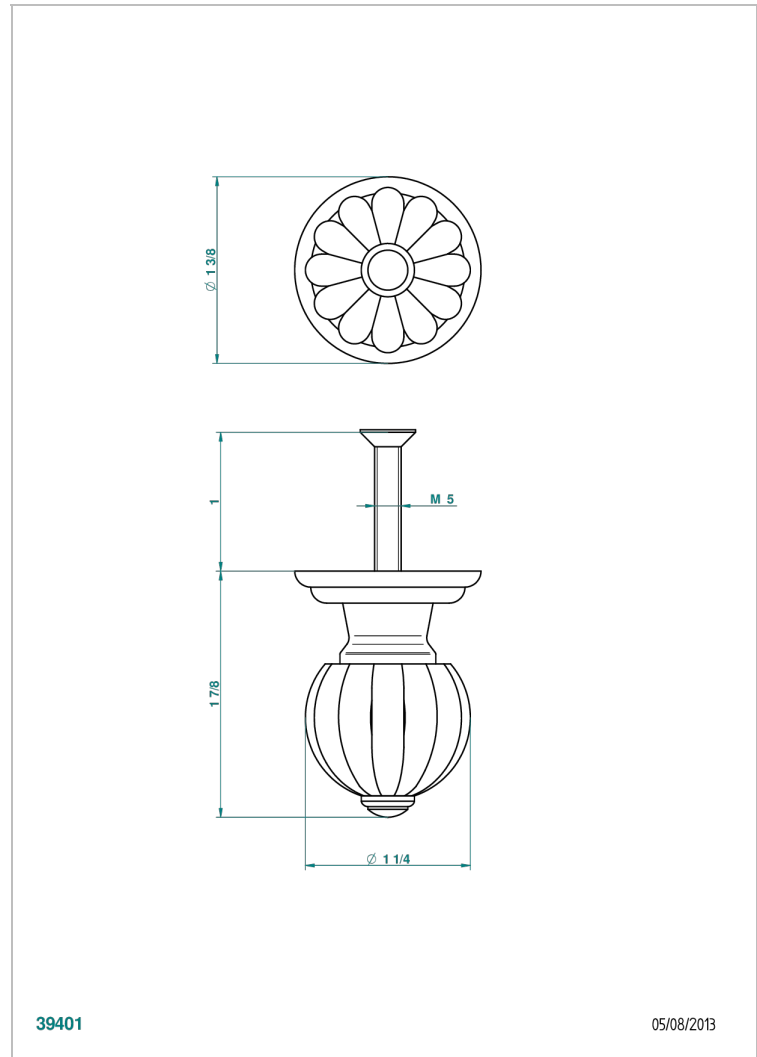

MANDARINE SATIN CRYSTAL

U1E-26BP

Medium size knob

THG[®]
PARIS

CHARACTERISTIC

- Mandarin Satin crystal
- Medium size knob

AVAILABLE FINITIONS

Antique nickel - H28
Black ceram - D30
Blush PVD - H62
Brass color PVD - H49
Brown bronze color PVD - F33
Gold color PVD - H52

Nickel color PVD - H55
Polished chrome (color finish) - A02
Polished chrome / Polished gold (color finish) - G02
Polished gold (color finish) - F01
Polished nickel - B01
Soft gold - F30

Soft matt gold - F31
Umber PVD - H66
Varnished matt antique red copper (color finish) - H07