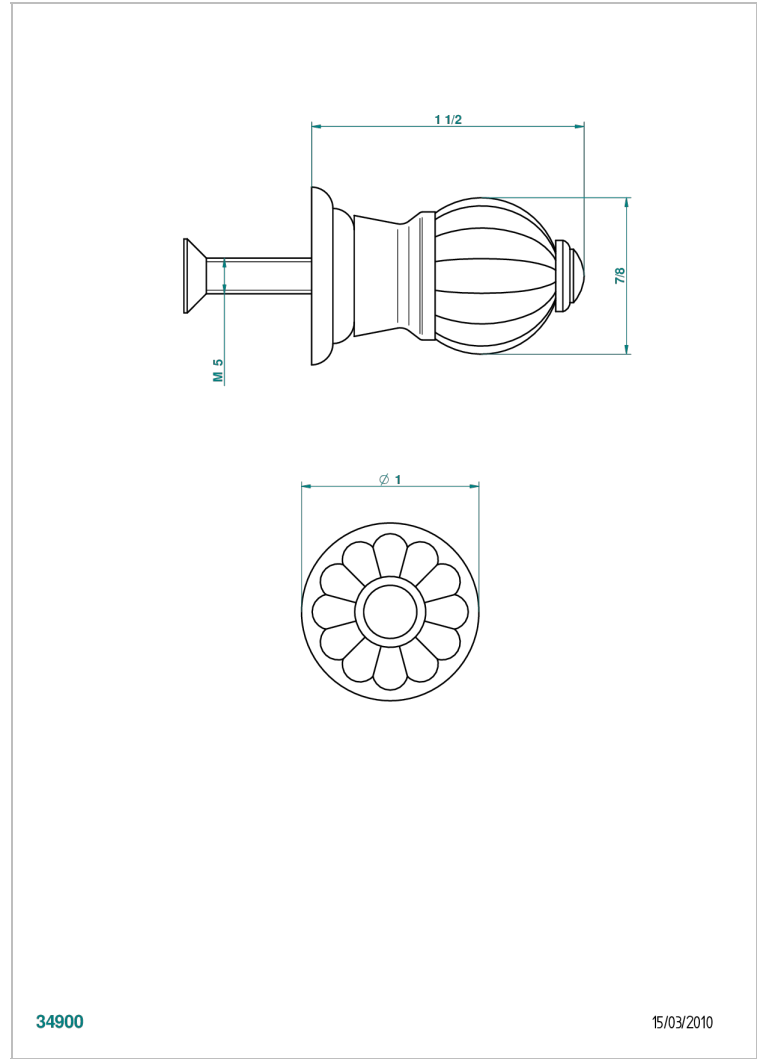

MANDARINE CLEAR CRYSTAL

U1D-26BT

Small size knob

THG[®]
PARIS

CHARACTERISTIC

- Mandarin Clear crystal
- Small size knob

AVAILABLE FINITIONS

Black ceram - D30
Blush PVD - H62
Brass color PVD - H49
Brown bronze color PVD - F33
Chrome polished - A02
Chrome polished / gold polished - G02