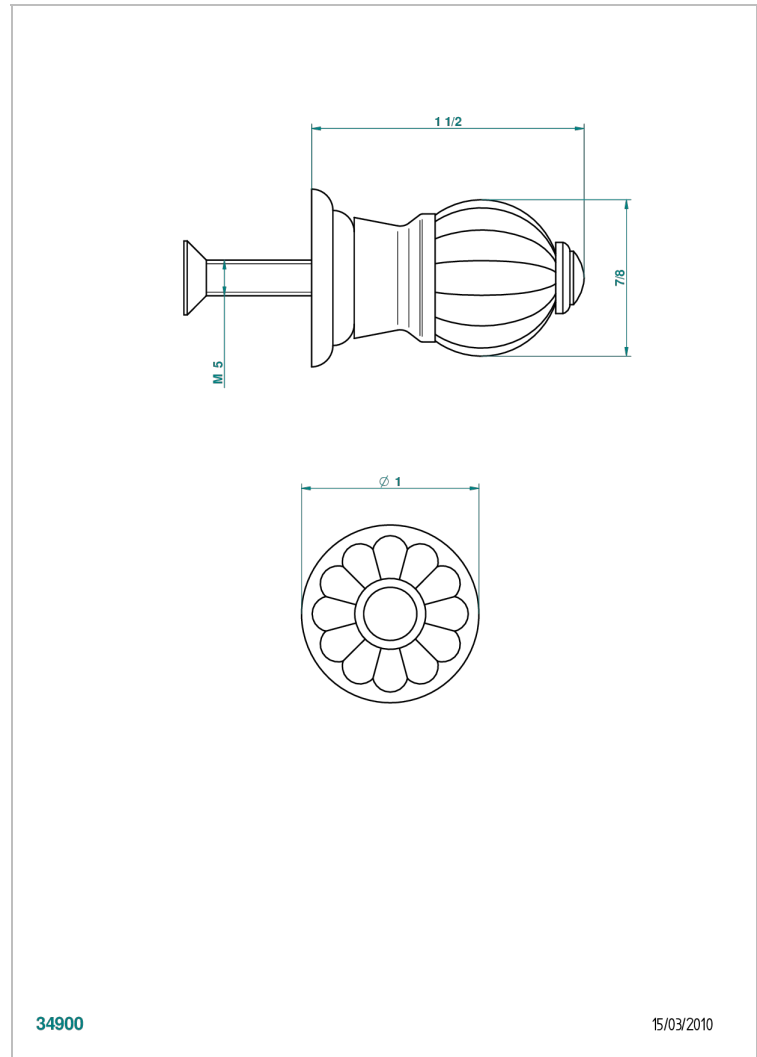

MANDARINE CLEAR CRYSTAL

U1D-26BT

Small size knob

THG[®]
PARIS

CHARACTERISTIC

- Mandarin Clear crystal
- Small size knob

AVAILABLE FINITIONS

Antique nickel - H28
Black ceram - D30
Blush PVD - H62
Brass color PVD - H49
Brown bronze color PVD - F33
Gold color PVD - H52