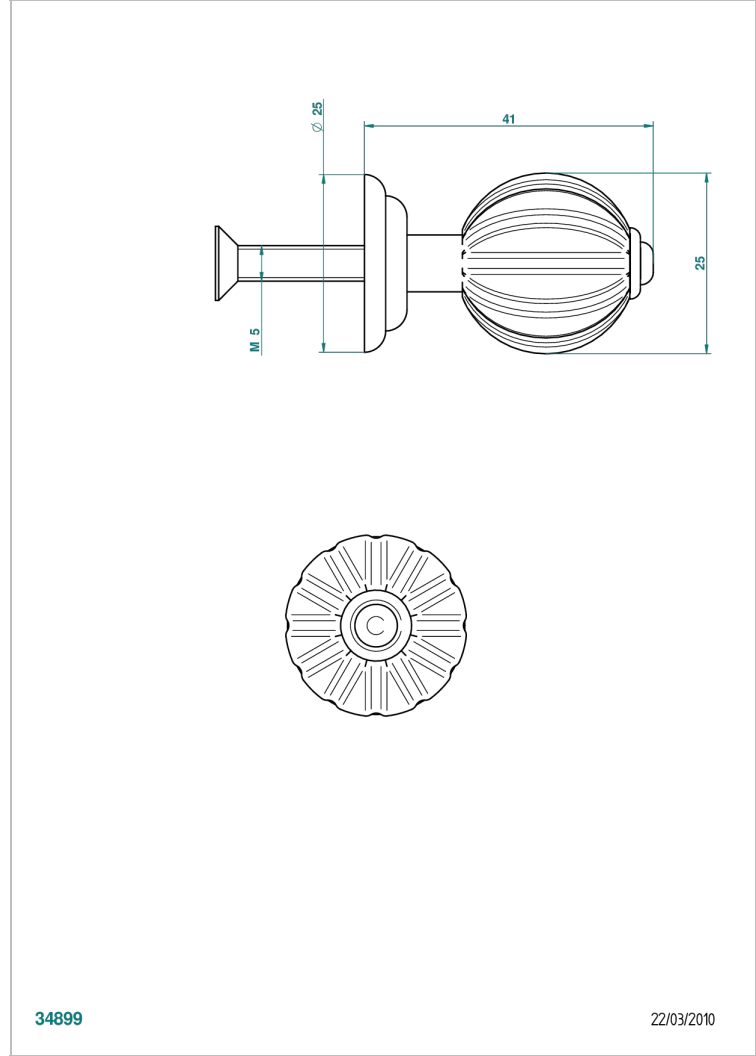

MANDARINE METAL

U1A-26BT

Small size knob

THG[®]
PARIS

34899

22/03/2010

CHARACTERISTIC

- Mandarin Metal
- Small size knob

AVAILABLE FINITIONS

Black ceram - D30
Blush PVD - H62
Brass color PVD - H49
Brown bronze color PVD - F33
Chrome polished - A02
Chrome polished / gold polished - G02

Copper antique matt, coated - H07
Gold color PVD - H52
Gold mat - F07
Gold polished - F01
Graphite PVD - H64
Light coated bronze - D01