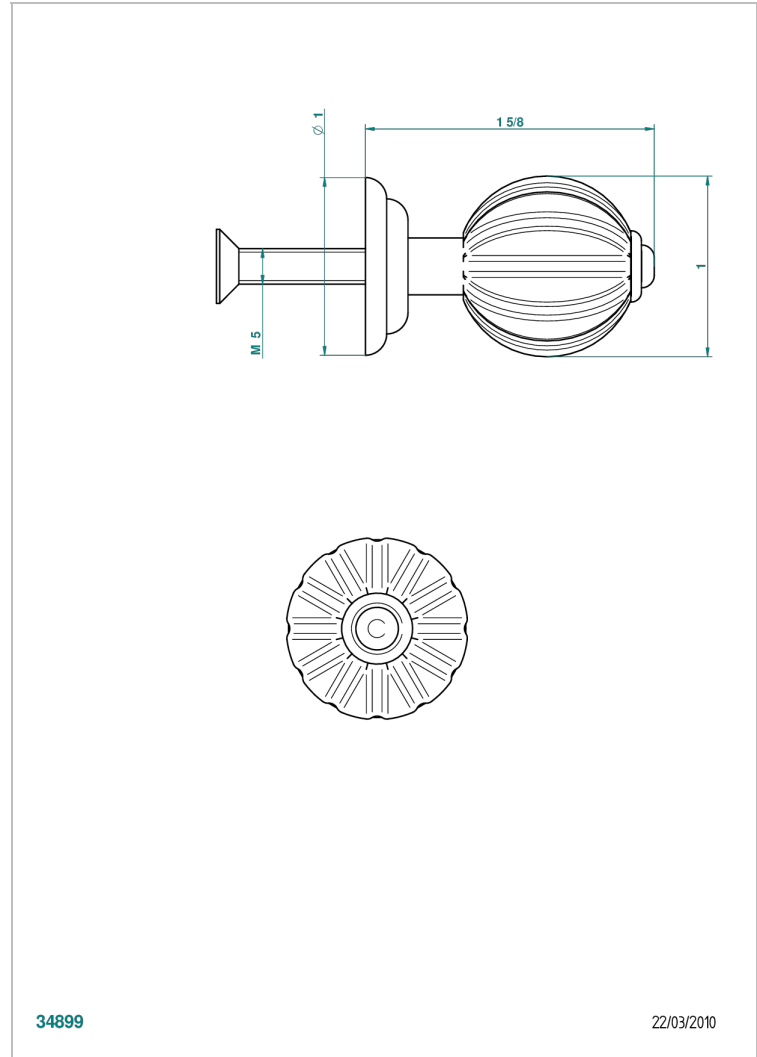

MANDARINE METAL

U1A-26BT

Small size knob

THG[®]
PARIS

34899

22/03/2010

CHARACTERISTIC

- Mandarin Metal
- Small size knob