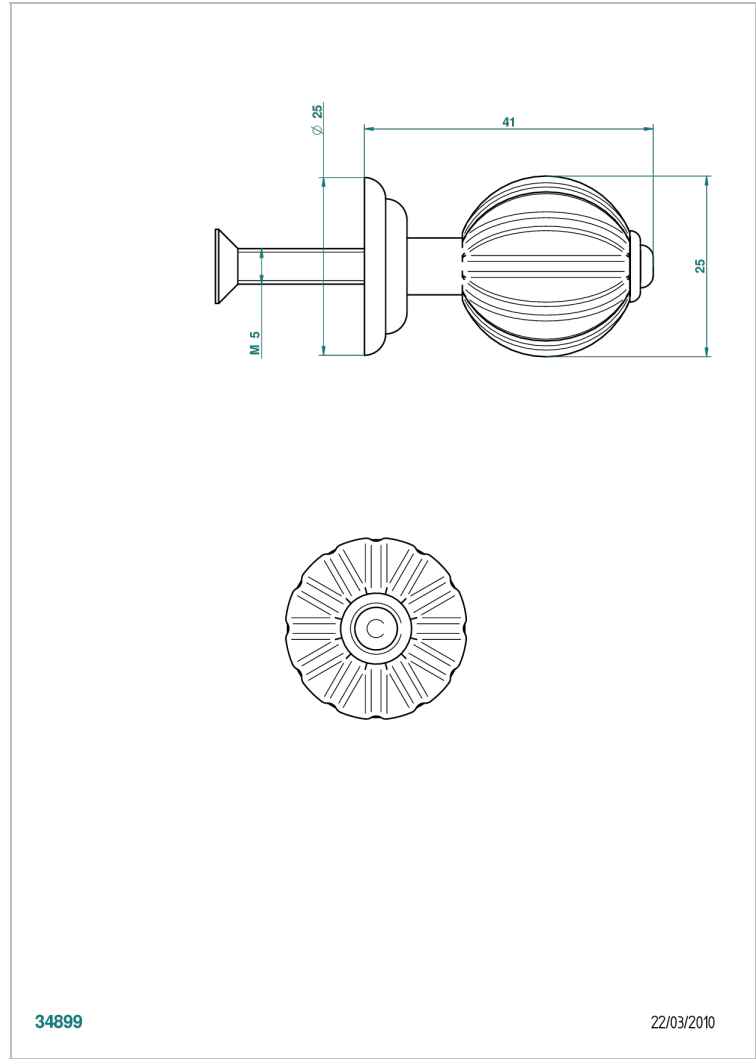

MANDARINE METAL

U1A-26BT

Small size knob

THG[®]
PARIS

CHARACTERISTIC

- Mandarin Metal
- Small size knob

AVAILABLE FINITIONS

Antique nickel - H28
Black ceram - D30
Blush PVD - H62
Brass color PVD - H49
Brown bronze color PVD - F33
Gold color PVD - H52

Nickel color PVD - H55
Polished chrome (color finish) - A02
Polished chrome / Polished gold (color finish) - G02
Polished gold (color finish) - F01
Polished nickel - B01
Soft gold - F30

Soft matt gold - F31
Umber PVD - H66
Varnished matt antique red copper (color finish) - H07