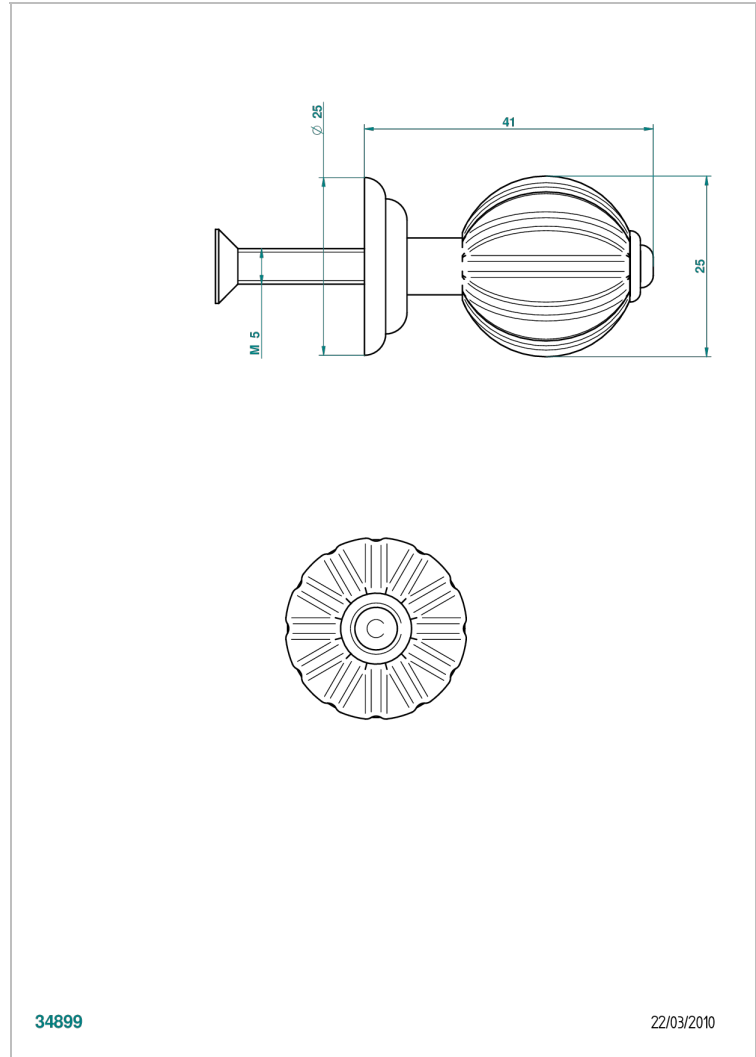

MANDARINE METAL

U1A-26BT

Small size knob

THG[®]
PARIS

CHARACTERISTIC

- Mandarin Metal
- Small size knob

AVAILABLE FINITIONS

Antique nickel - H28
Black ceram - D30
Blush PVD - H62
Brass color PVD - H49
Brown bronze color PVD - F33
Gold color PVD - H52

Nickel color PVD - H55
Polished chrome (color finish) - A02
Polished chrome / Polished gold (color finish) - G02
Polished gold (color finish) - F01
Polished nickel - B01
Soft gold - F30

Soft matt gold - F31
Umber PVD - H66
Varnished matt antique red copper (color finish) - H07