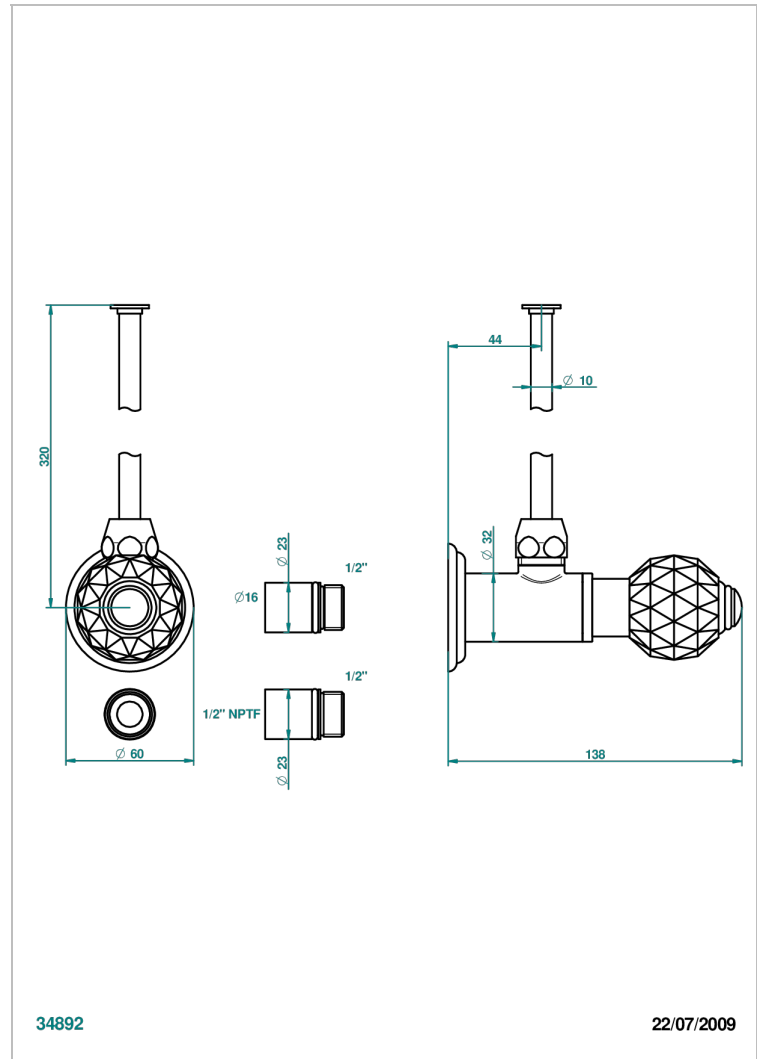

# MANDARINE CRISTALLIA DIAMANT

U1K-181/SWC

Angle valve with 3/8 toiletsupply quick adaptator set

THG<sup>®</sup>  
PARIS

## CARACTERÍSTICAS

- Mandarine Cristallia Diamant
- Angle valve with 3/8 toiletsupply quick adaptator set