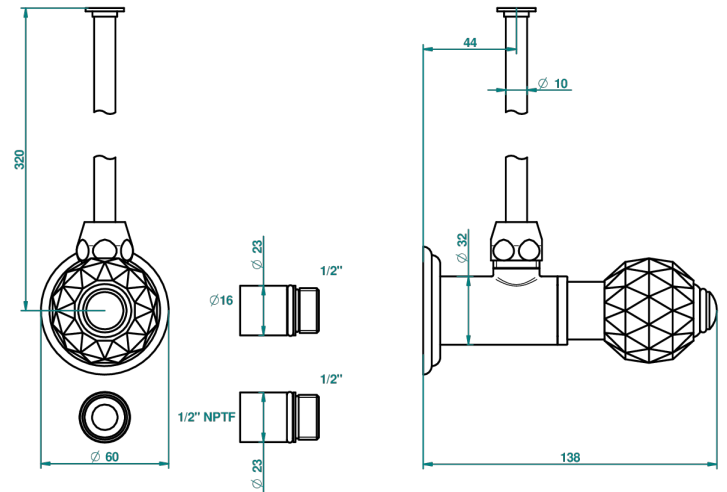

MANDARINE CRISTALLIA DIAMANT

U1K-181/SWC

Angle supply valve with 3/8" adaptor set for toilet

THG[®]
PARIS

34892

22/07/2009

CHARACTERISTIC

- Mandarin Cristallia Diamant
- Angle supply valve with 3/8" adaptor set for toilet