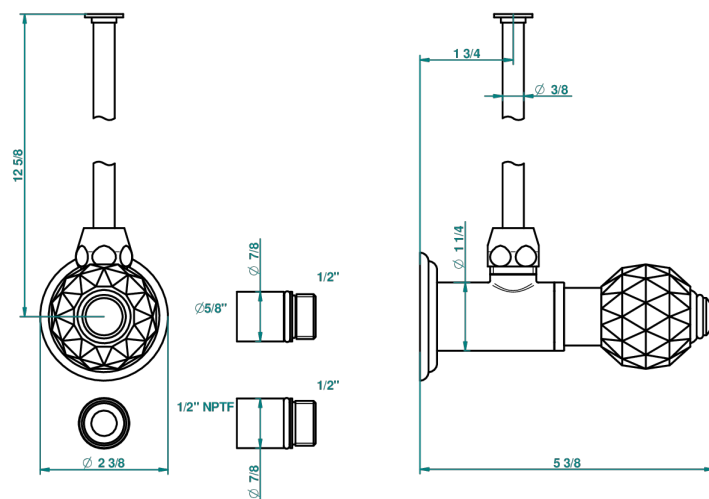

# MANDARINE CRISTALLIA DIAMANT

U1K-181/SWC

Angle valve with 3/8 toiletsupply quick adaptator set

THG<sup>®</sup>  
PARIS

34892

22/07/2009

## CARACTERÍSTICAS

- Mandarine Cristallia Diamant
- Angle valve with 3/8 toiletsupply quick adaptator set