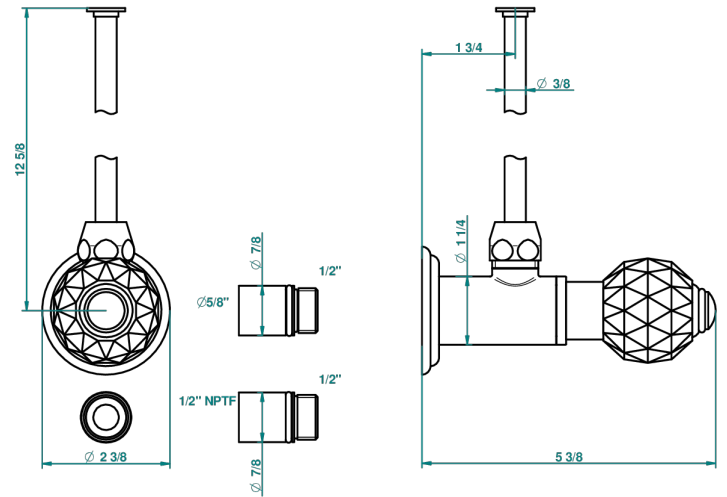

MANDARINE CRISTALLIA DIAMANT

U1K-181/SWC

Angle supply valve with 3/8" adaptor set for toilet

THG[®]
PARIS

34892

22/07/2009

CHARACTERISTIC

- Mandarin Cristallia Diamant
- Angle supply valve with 3/8" adaptor set for toilet