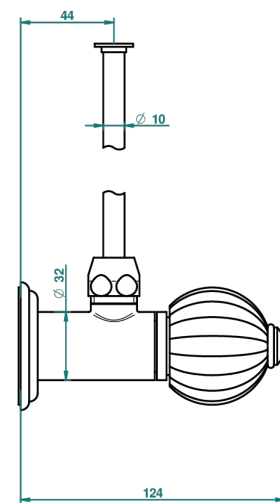

MANDARINE CRISTAL CLARO

U1D-181/SWC

Angle valve with 3/8 toiletsupply quick adaptator set

THG[®]
PARIS

34886

10/07/2014

CARACTERÍSTICAS

- Mandarine cristal claro
- Angle valve with 3/8 toiletsupply quick adaptator set