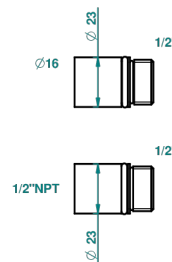

MANDARINE CRISTAL CLARO

U1D-181/SWC

Angle valve with 3/8 toiletsupply quick adaptator set

THG[®]
PARIS

34886

10/07/2014

CARACTERÍSTICAS

- Mandarine cristal claro
- Angle valve with 3/8 toiletsupply quick adaptator set