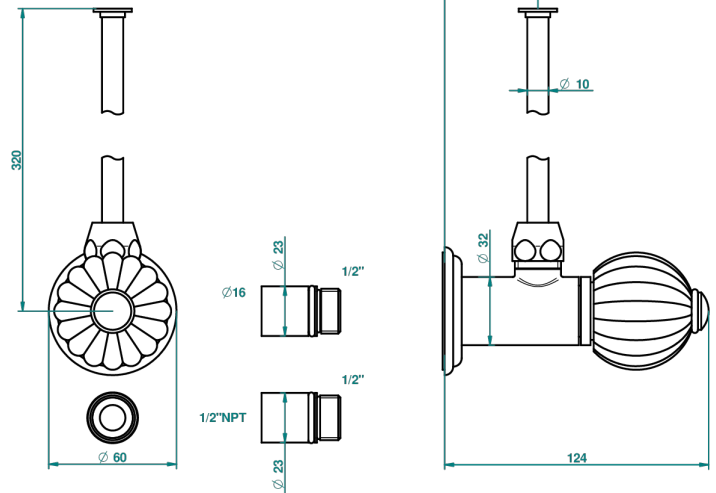

MANDARINE CLEAR CRYSTAL

U1D-181/SWC

Angle supply valve with 3/8" adaptor set for toilet

34886

10/07/2014

CHARACTERISTIC

- Mandarin Clear crystal
- Angle supply valve with 3/8" adaptor set for toilet

AVAILABLE FINITIONS